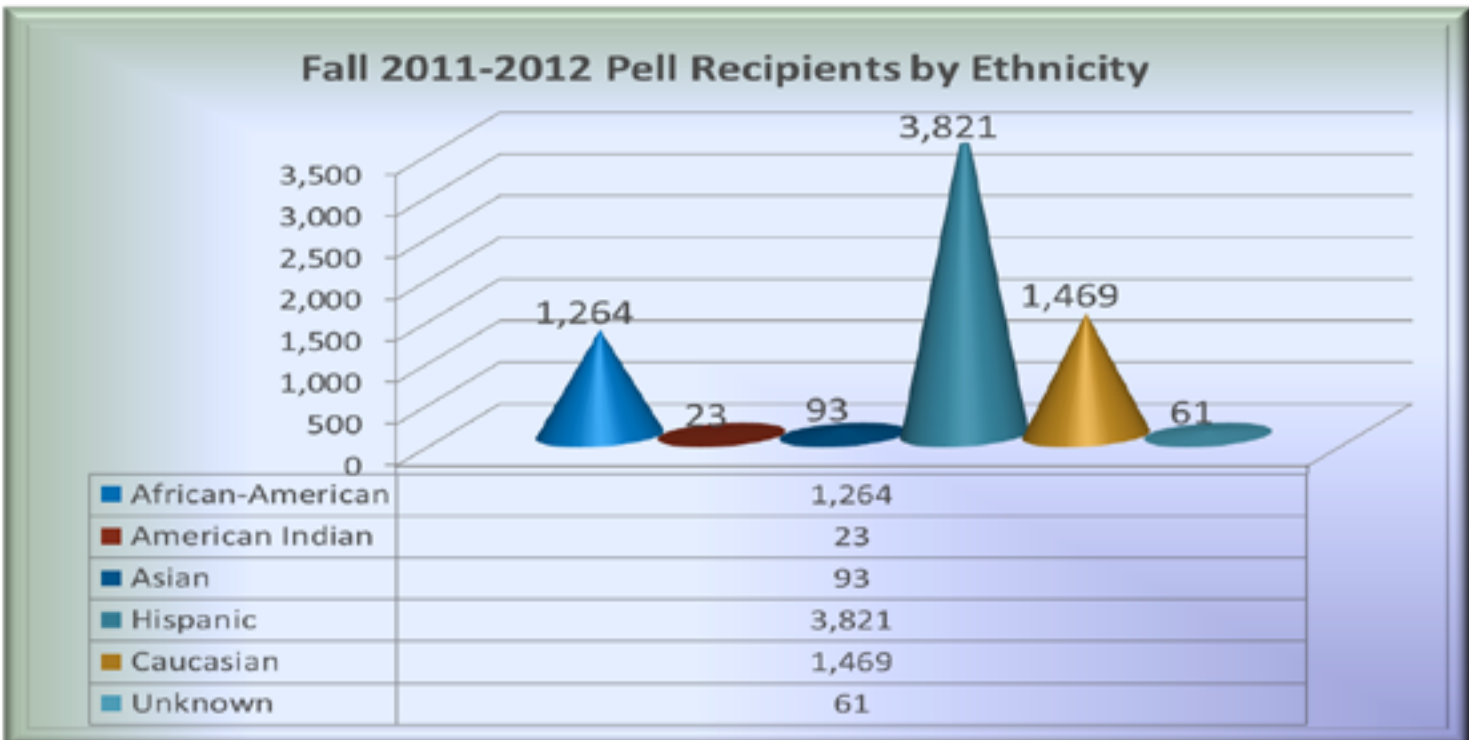

# DATA POINT

Vol. 03.01.2013

An item of factual information derived from measurement or research

## St. Philip's College 2011-2012 PELL Recipients By Ethnicity

The majority of students obtaining PELL grants are reported as Hispanic with 3,821 students. 1,469 were Caucasian followed closely by 1,264 being African-American.