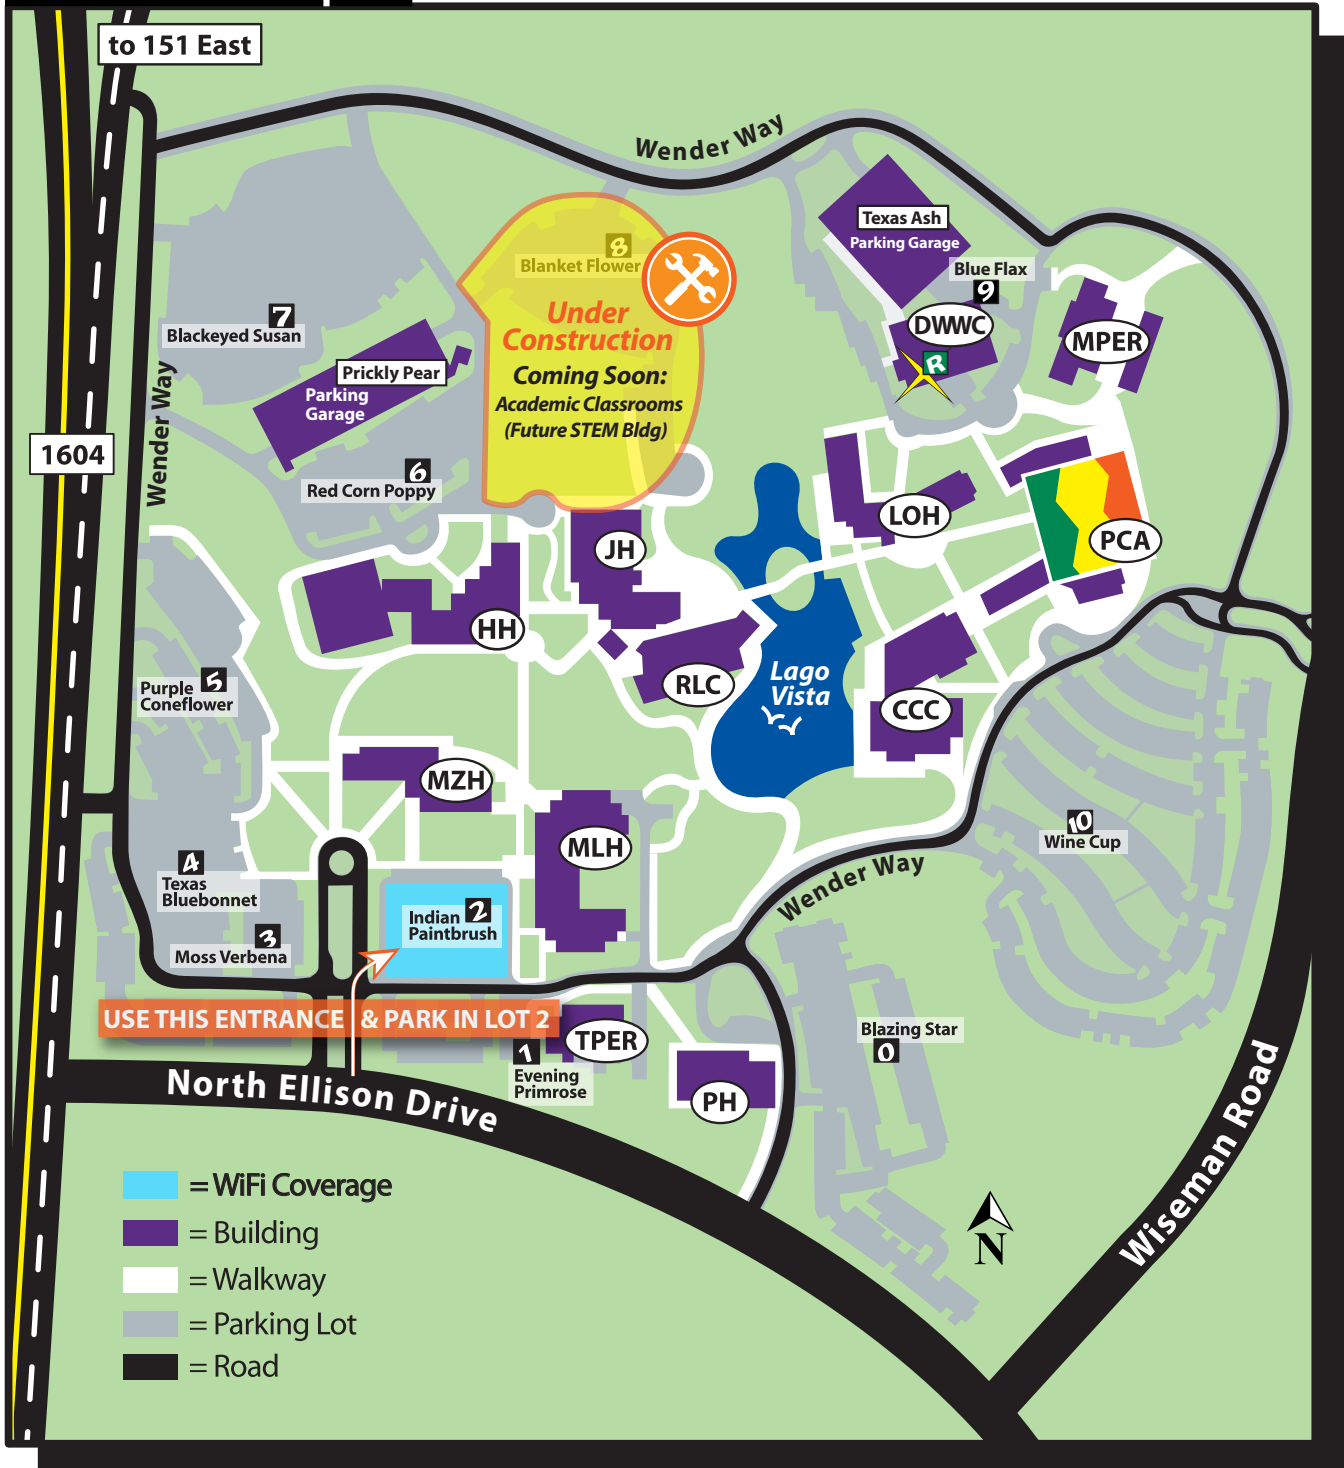

ALAMO COLLEGES DISTRICT Northwest Vista College

Contact Information

Address: 3535 N. Ellison Drive
San Antonio, TX 78251
Phone: 21ALAMO (210-212-5266)
Internet: www.alamo.edu/nvc

NVC Main Campus

©Copyright 2020 - Northwest Vista College - Alamo Colleges District - All Rights Reserved

- | | | | |
|----------------------------------|--|--|--|
| CCC Cypress Campus Center | DWWC Desert Willow Welcome Center | HH Huisache Hall | JH Juniper Hall |
| LOH Live Oak Hall | MZH Manzanillo Hall | MLH Mountain Laurel Hall | PCA Palmetto Center for the Arts |
| PH Pecan Hall | RLC Redbud Learning Center | TPER Texas Persimmon Physical Plant | MPER Mexican Persimmon Physical Plant |