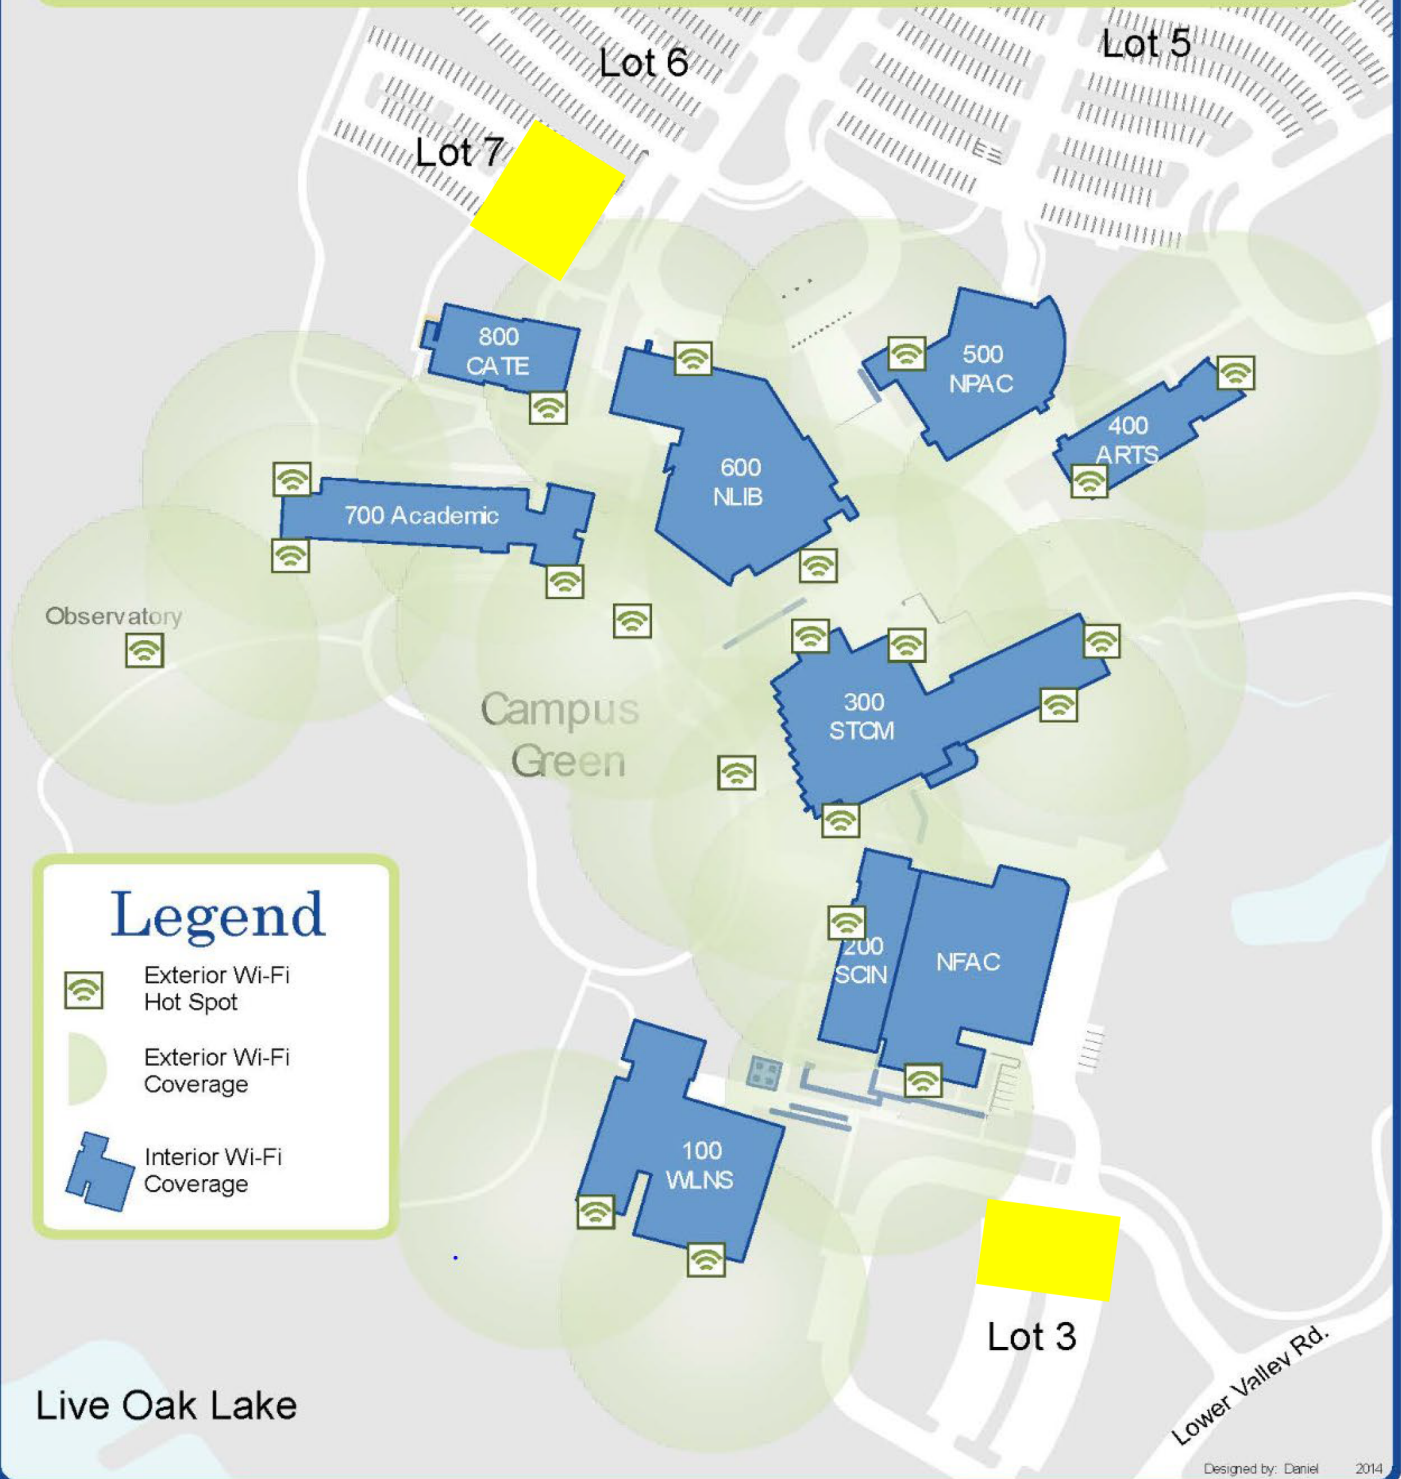

NLC Wi-Fi Coverage Map

ALAMO
COLLEGES
DISTRICT

The best Wi-Fi coverage is in parking lot 3 and 7.
All building are closed at this time.

Northeast Lakeview College

Legend

- Exterior Wi-Fi Hot Spot
- Exterior Wi-Fi Coverage
- Interior Wi-Fi Coverage

Parking lot areas with best WIFI coverage