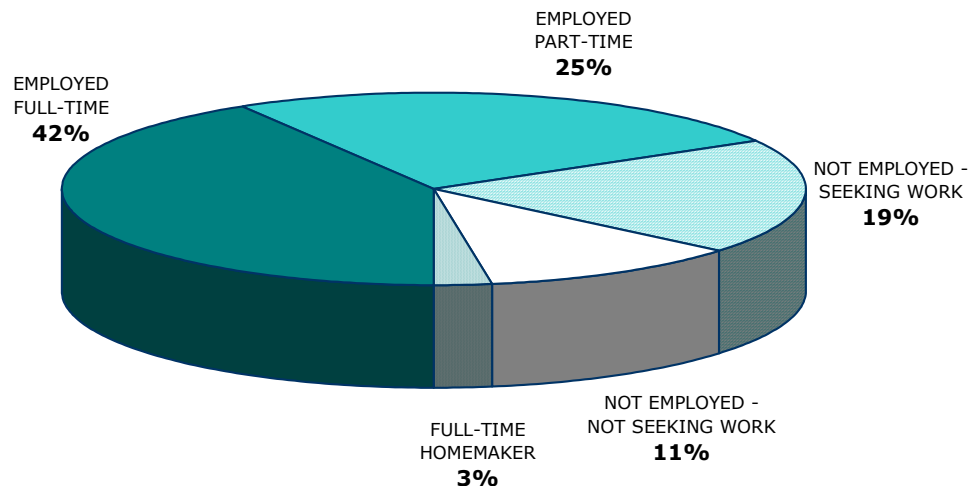

Martha Ambrosio
Research Specialist
mambrosi@accd.edu
531-3369

St. Philip's College Student Employment Status Fall 2005

Student Population By Division Fall 2005

Total Students: 10,187

Source: Student Tracking Survey (AFA 020; 5/25/06)