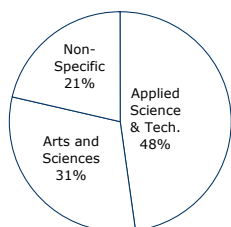

Martha Ambrosio
Research Specialist
mambrosi@accd.edu
531-3369

St. Philip's College Student Employment Status Fall 2005

Student Population By Division Fall 2005

Total Students: 10,187

Source: Student Tracking Survey (AFA 020; 5/25/06)