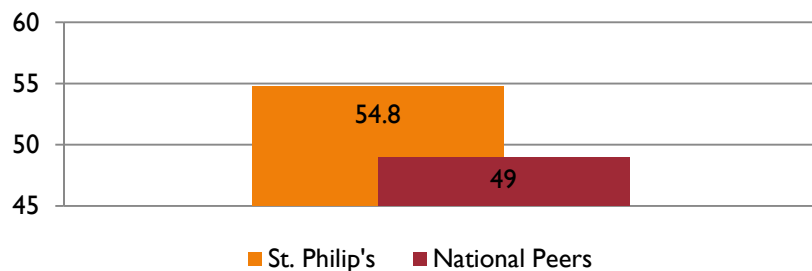

DATA POINT

A Newsletter from the Planning, Research & Effectiveness Department

Below are graphs representing “Support for Learners” between Alamo Colleges, State peers, National peers & Location.

Alamo Colleges

State

❖ State Peers Include:

Austin Community College	Brookhaven College
Del Mar College	Eastfield College
El Centro College	El Paso C.C.
Houston C.C.	Lone Star College Dist.
Mountain View College	North Lake College
N.E. Lakeview College	Northwest Vista College
Palo Alto College	Richland College
San Antonio College	San Jacinto College Dist.

❖ National Peers Include:

Chandler-Gilbert C.C.	Estrella Mountain C.C.
Gateway C.C.	Mesa C.C.
Paradise Valley C.C.	Phoenix College
Scottsdale C.C.	South Mountain C.C.
Broward C.C.	Miami Dade College
Valencia C.C.	Cayuga C.C.
Northern Virginia C.C.	Tidewater C.C.

National

Location