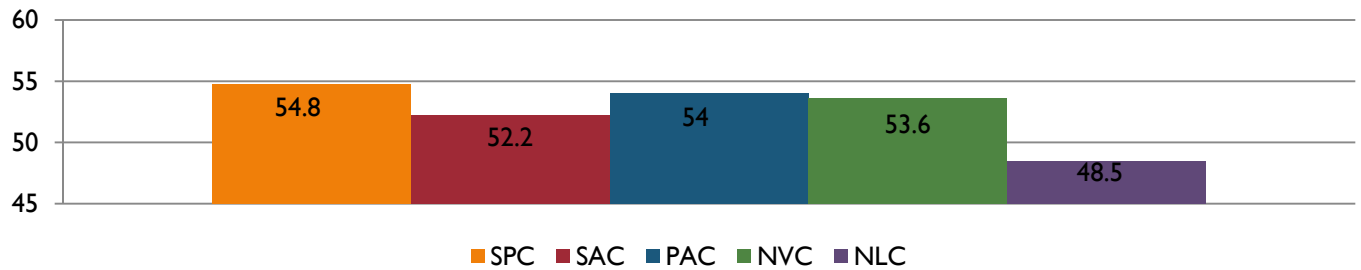

Indicate how often you use the following services.

	Students		Faculty	
	Rarely/ Never	Sometimes	Rarely/ Never	Sometimes
Academic advising/planning. (N=853)	36.2%	40.8%	15%	45%
Career counseling. (N=847)	48.4%	27.4%	33%	49%

DATA POINT

A Newsletter from the Planning, Research & Effectiveness Department

Below are graphs representing “Support for Learners” between Alamo Colleges, State peers, National peers & Location.

Alamo Colleges