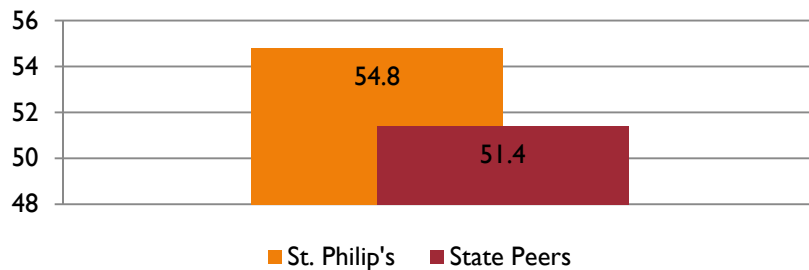

DATA POINT

A Newsletter from the Planning, Research & Effectiveness Department

Below are graphs representing “Support for Learners” between Alamo Colleges, State peers, National peers & Location.

Alamo Colleges

State

❖ State Peers Include:

Austin Community College	Brookhaven College
Del Mar College	Eastfield College
El Centro College	El Paso C.C.
Houston C.C.	Lone Star College Dist.
Mountain View College	North Lake College
N.E. Lakeview College	Northwest Vista College
Palo Alto College	Richland College
San Antonio College	San Jacinto College Dist.

❖ National Peers Include:

Chandler-Gilbert C.C.	Estrella Mountain C.C.
Gateway C.C.	Mesa C.C.
Paradise Valley C.C.	Phoenix College
Scottsdale C.C.	South Mountain C.C.
Broward C.C.	Miami Dade College
Valencia C.C.	Cayuga C.C.
Northern Virginia C.C.	Tidewater C.C.

National

Location