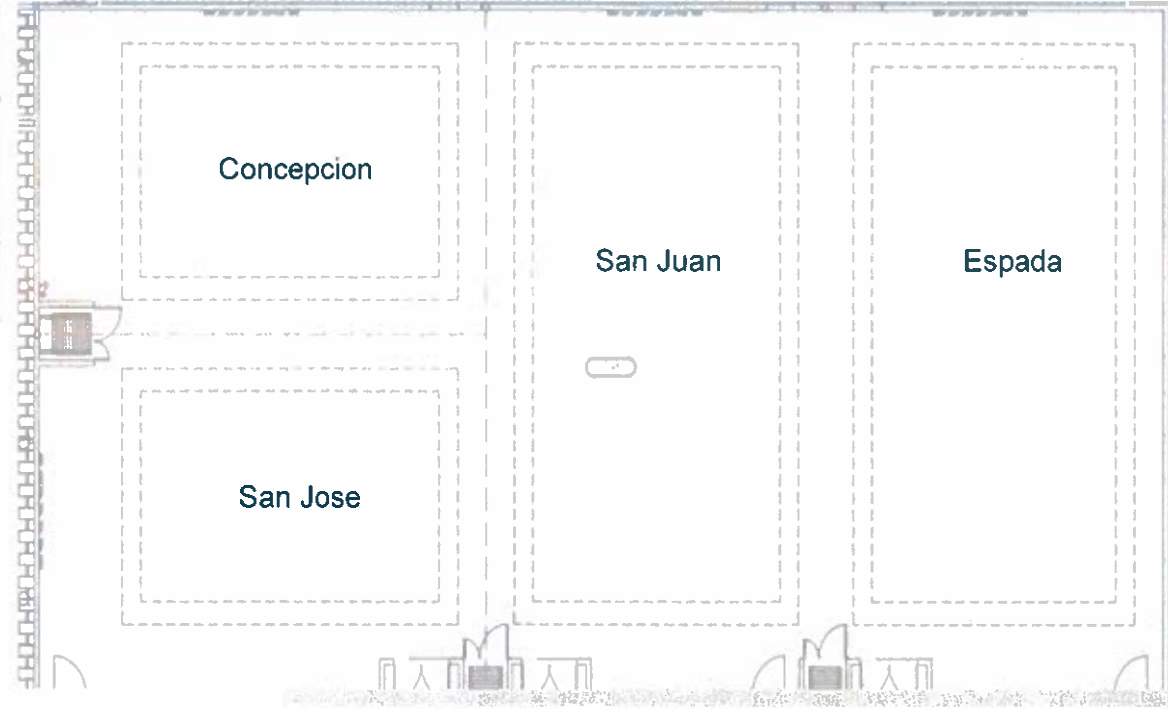

TWO ROOM SUITES

COMPLIMENTARY DRINKS

FREE MADE-TO-ORDER BREAKFAST

7610 S. New Braunfels Ave | San Antonio, TX | 78235 | 210-534-1000

**The Alamo**

**The Jenny**

**Heritage Ballroom**

|                                 | Total Square Feet | Room Size (L x W) | Ceiling Height | Classroom | Theater | Banquet 10 | Reception | Conference | U-Shape | Hollow Square |
|---------------------------------|-------------------|-------------------|----------------|-----------|---------|------------|-----------|------------|---------|---------------|
| <b>LOBBY LEVEL</b>              |                   |                   |                |           |         |            |           |            |         |               |
| Heritage Ballroom               | 6,840             | 120' x 57'        | 16'            | 420       | 700     | 450        | 650       | 116        | 104     | 148           |
| Concepcion                      | 1,344             | 48' x 28'         | 16'            | 70        | 144     | 120        | 170       | 28         | 35      | 52            |
| San Jose                        | 1,392             | 48' x 29'         | 16'            | 78        | 144     | 110        | 170       | 28         | 35      | 52            |
| San Juan                        | 2,052             | 36' x 57'         | 16'            | 120       | 252     | 150        | 260       | 58         | 65      | 76            |
| Espada                          | 2,052             | 36' x 57'         | 16'            | 120       | 252     | 150        | 260       | 58         | 65      | 76            |
| Concepcion & San Jose           | 2,736             | 48' x 57'         | 16'            | 183       | 300     | 210        | 330       | 58         | 68      | 82            |
| Concepcion, San Jose & San Juan | 4,788             | 94' x 57'         | 16'            | 300       | 504     | 350        | 530       | 74         | 86      | 118           |
| San Juan & Espada               | 4,104             | 72' x 57'         | 16'            | 240       | 420     | 300        | 520       | 74         | 83      | 112           |
| The Jenny                       | 527               | 17' x 31'         | 10'            | -         | -       | -          | -         | 14         | 13      | 14            |
| Alamo (Private Dining Room)     | 1,368             | 36' x 38'         | 10'            | -         | -       | -          | -         | -          | -       | -             |
| 1917 Courtyard                  | 4,235             | 77' x 55'         | NA             | 0         | 240     | 160        | 200       | -          | -       | -             |
| <b>SIXTH FLOOR</b>              |                   |                   |                |           |         |            |           |            |         |               |
| The State Room                  | 748               | 34' x 22'         | 10'            | -         | -       | -          | -         | 24         | 20      | 24            |