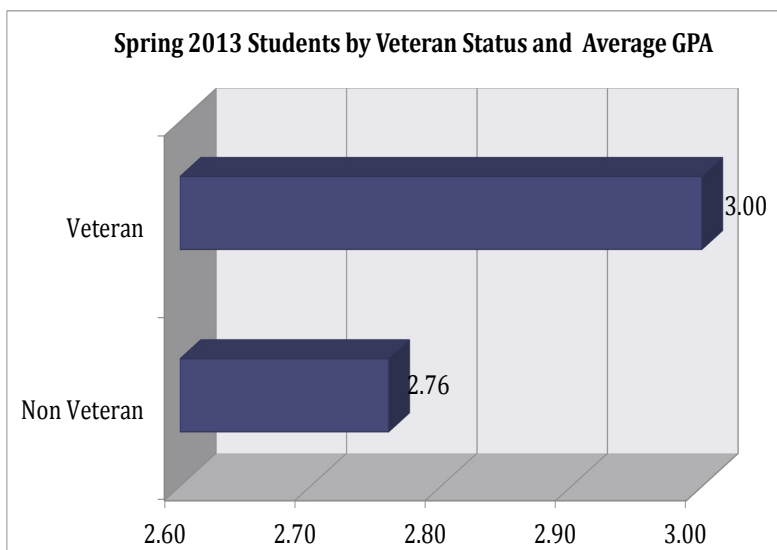

DATA POINT

Vol. 09012013

An item of factual information derived from measurement or research

SPC Spring 2013 Veteran Status by Academic Success

The Veterans Affairs Office will assist students who receive benefits under the Veterans Educational Assistance Program (VEAP). For more information contact the Veterans Affairs office in the Welcome Enrollment Center office 205 or call (210) 486-2111.

The average GPA for Veterans for the Spring 2013 semester was 58.37, and for Non Veterans was 47.36.

34% of Veteran Students are female while 66% are male.

Note: A Veteran is defined as students who registered with a status of RC for one or more classes; i.e. used veteran benefits to pay for classes. Flex II students are not included due to census date.