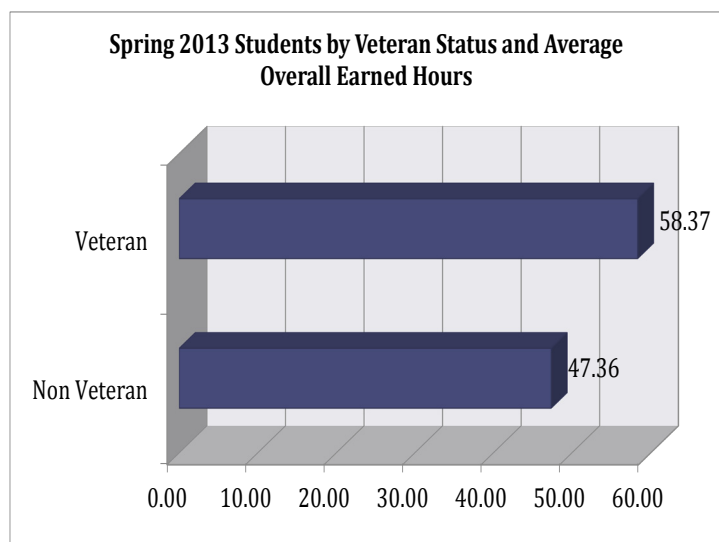

DATA POINT

Vol. 09012013

An item of factual information derived from measurement or research

SPC Spring 2013 Veteran Status by Academic Success

The Veterans Affairs Office will assist students who receive benefits under the Veterans Educational Assistance Program (VEAP). For more information contact the Veterans Affairs office in the Welcome Enrollment Center office 205 or call (210) 486-2111.

The average GPA for Veterans for the Spring 2013 semester was 58.37, and for Non Veterans was 47.36.

34% of Veteran Students are female while 66% are male.

Note: A Veteran is defined as students who registered with a status of RC for one or more classes; i.e. used veteran benefits to pay for classes. Flex II students are not included due to census date.