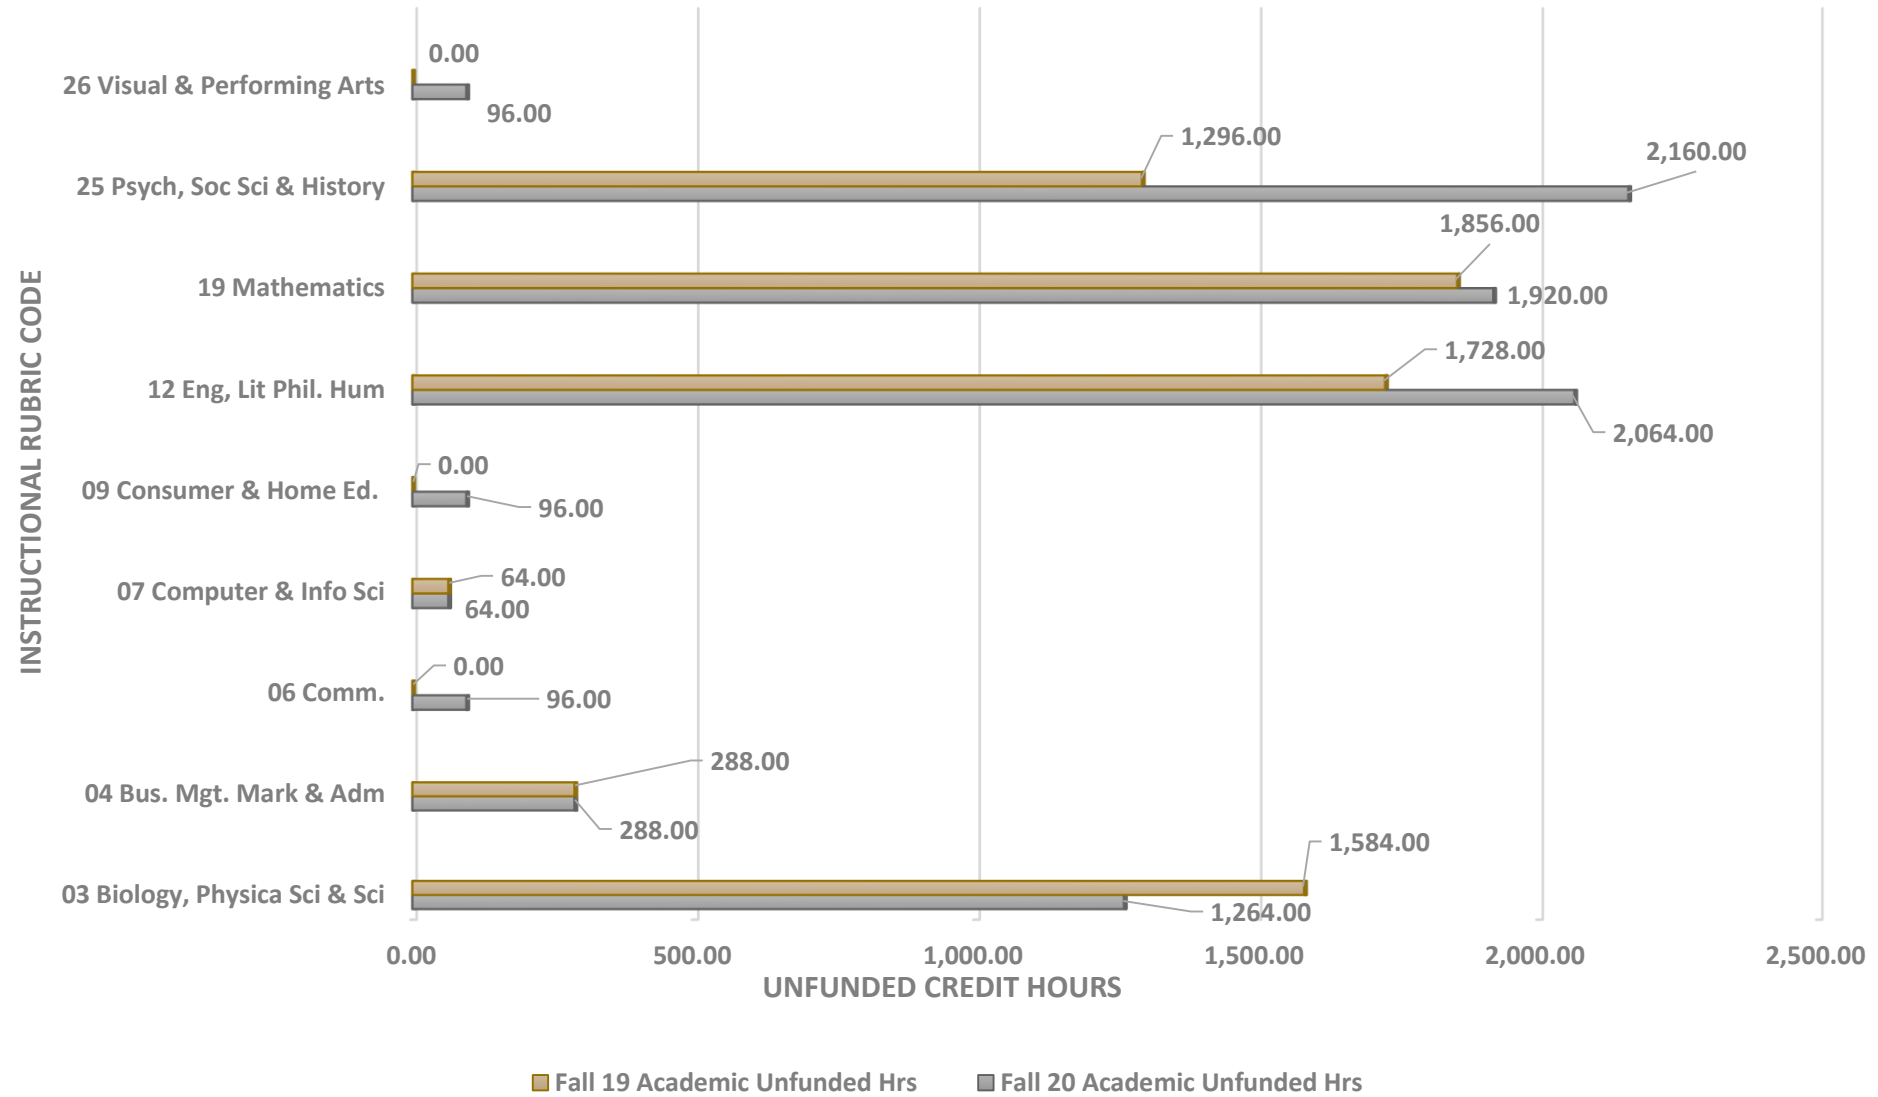

## Fall 19 to Fall 20 Academic Unfunded Contact Hours

### Fall 19 to Fall 20 Excessive Developmental Hours