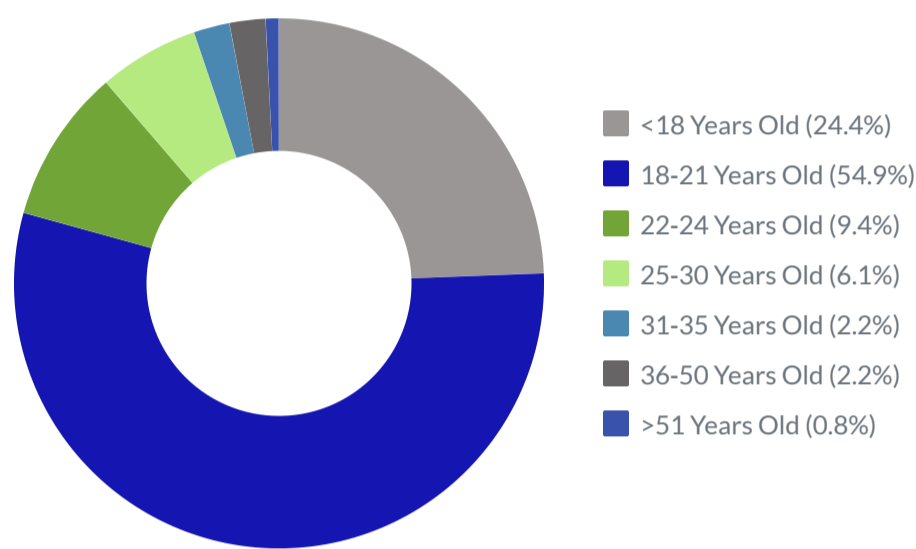

Student Profile by In-Person Status

Northeast Lakeview College

Report Time Frame:
Certified Fall 2018

Student Demographic: Gender

In-Person

Student Demographic: Ethnicity

In-Person

Student Demographic: Age

In-Person

Enrollment Profile

In-Person

Major Type

In-Person

Student Type

In-Person

Degree Level