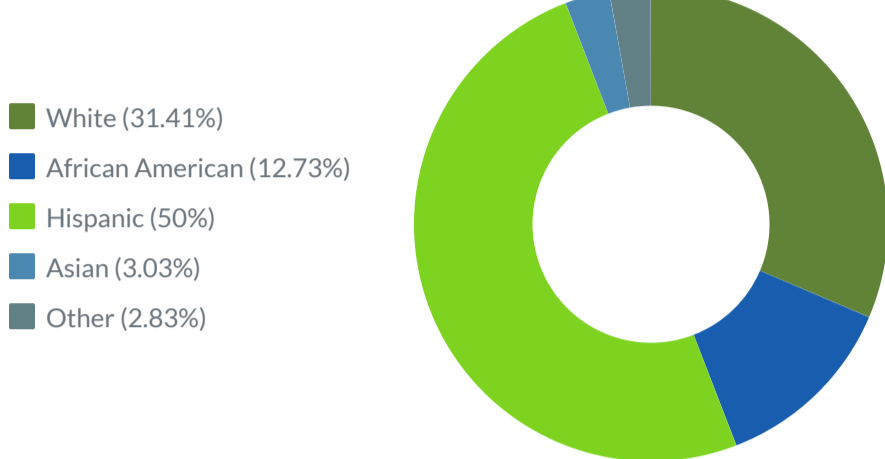

Student Profile by In-Person Status

Northeast Lakeview College

Report Time Frame:
Certified Fall 2018

Student Demographic: Gender

In-Person

Student Demographic: Ethnicity

In-Person

Student Demographic: Age

In-Person

Enrollment Profile

In-Person

Major Type

In-Person

Student Type

In-Person

Degree Level