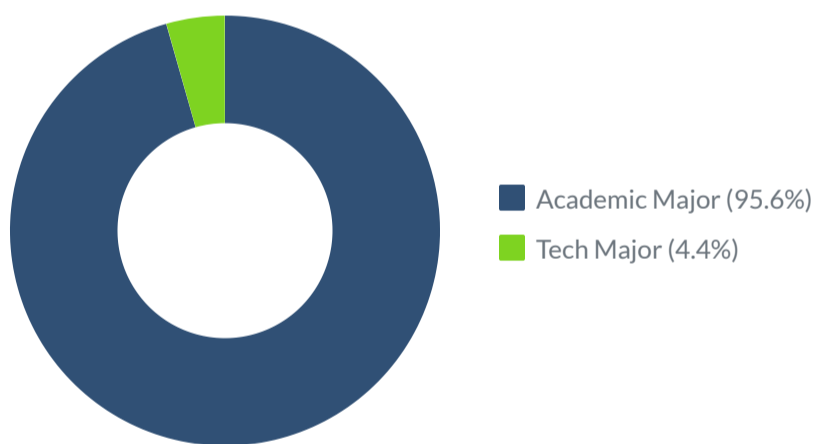

Student Profile by In-Person Status

Northeast Lakeview College

Report Time Frame:
Certified Fall 2018

Student Demographic: Gender

In-Person

Student Demographic: Ethnicity

In-Person

Student Demographic: Age

In-Person

Enrollment Profile

In-Person

Major Type

In-Person

Student Type

In-Person

Degree Level