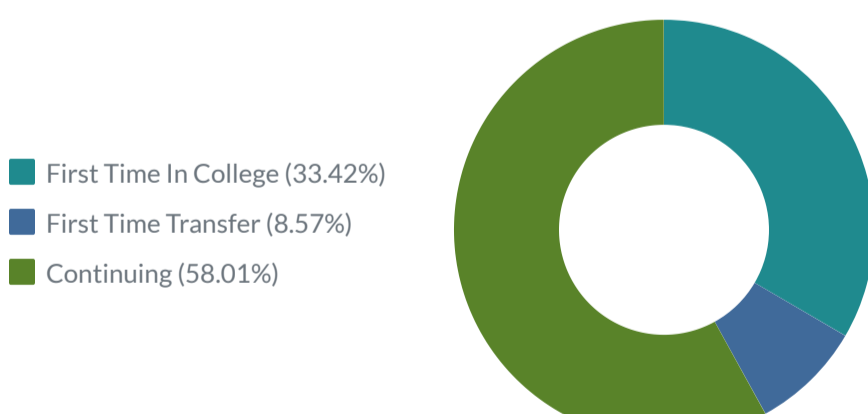

Student Profile by In-Person Status

Northeast Lakeview College

Report Time Frame:
Certified Fall 2018

Student Demographic: Gender

In-Person

Student Demographic: Ethnicity

In-Person

Student Demographic: Age

In-Person

Enrollment Profile

In-Person

Major Type

In-Person

Student Type

In-Person

Degree Level