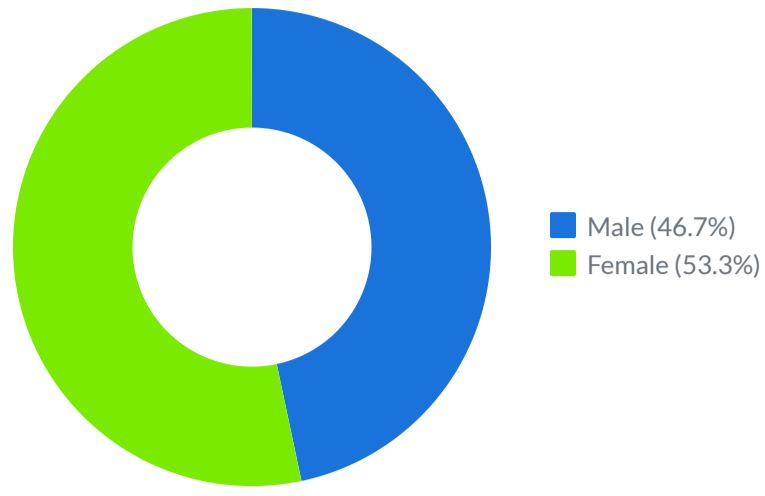

Student Profile by In-Person Status

Northeast Lakeview College

Report Time Frame:
Certified Fall 2018

Student Demographic: Gender

In-Person

Student Demographic: Ethnicity

In-Person

Student Demographic: Age

In-Person

Enrollment Profile

In-Person

Major Type

In-Person

Student Type

In-Person

Degree Level