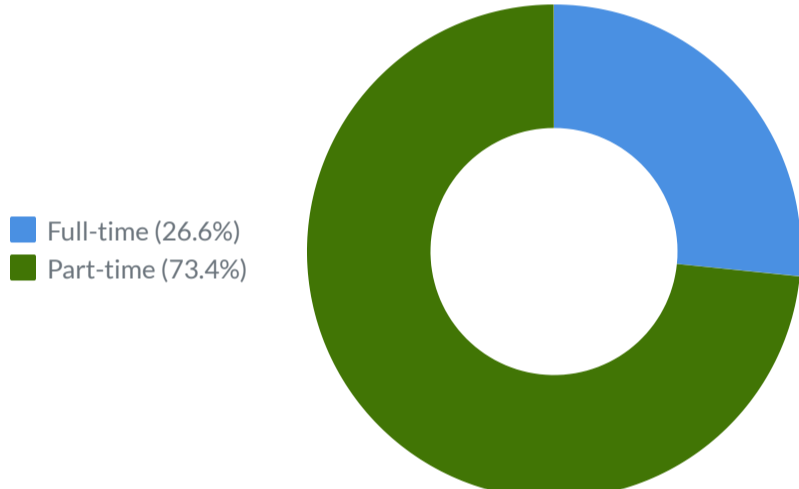

Student Profile by In-Person Status

Northeast Lakeview College

Report Time Frame:
Certified Fall 2018

Student Demographic: Gender

In-Person

Student Demographic: Ethnicity

In-Person

Student Demographic: Age

In-Person

Enrollment Profile

In-Person

Major Type

In-Person

Student Type

In-Person

Degree Level