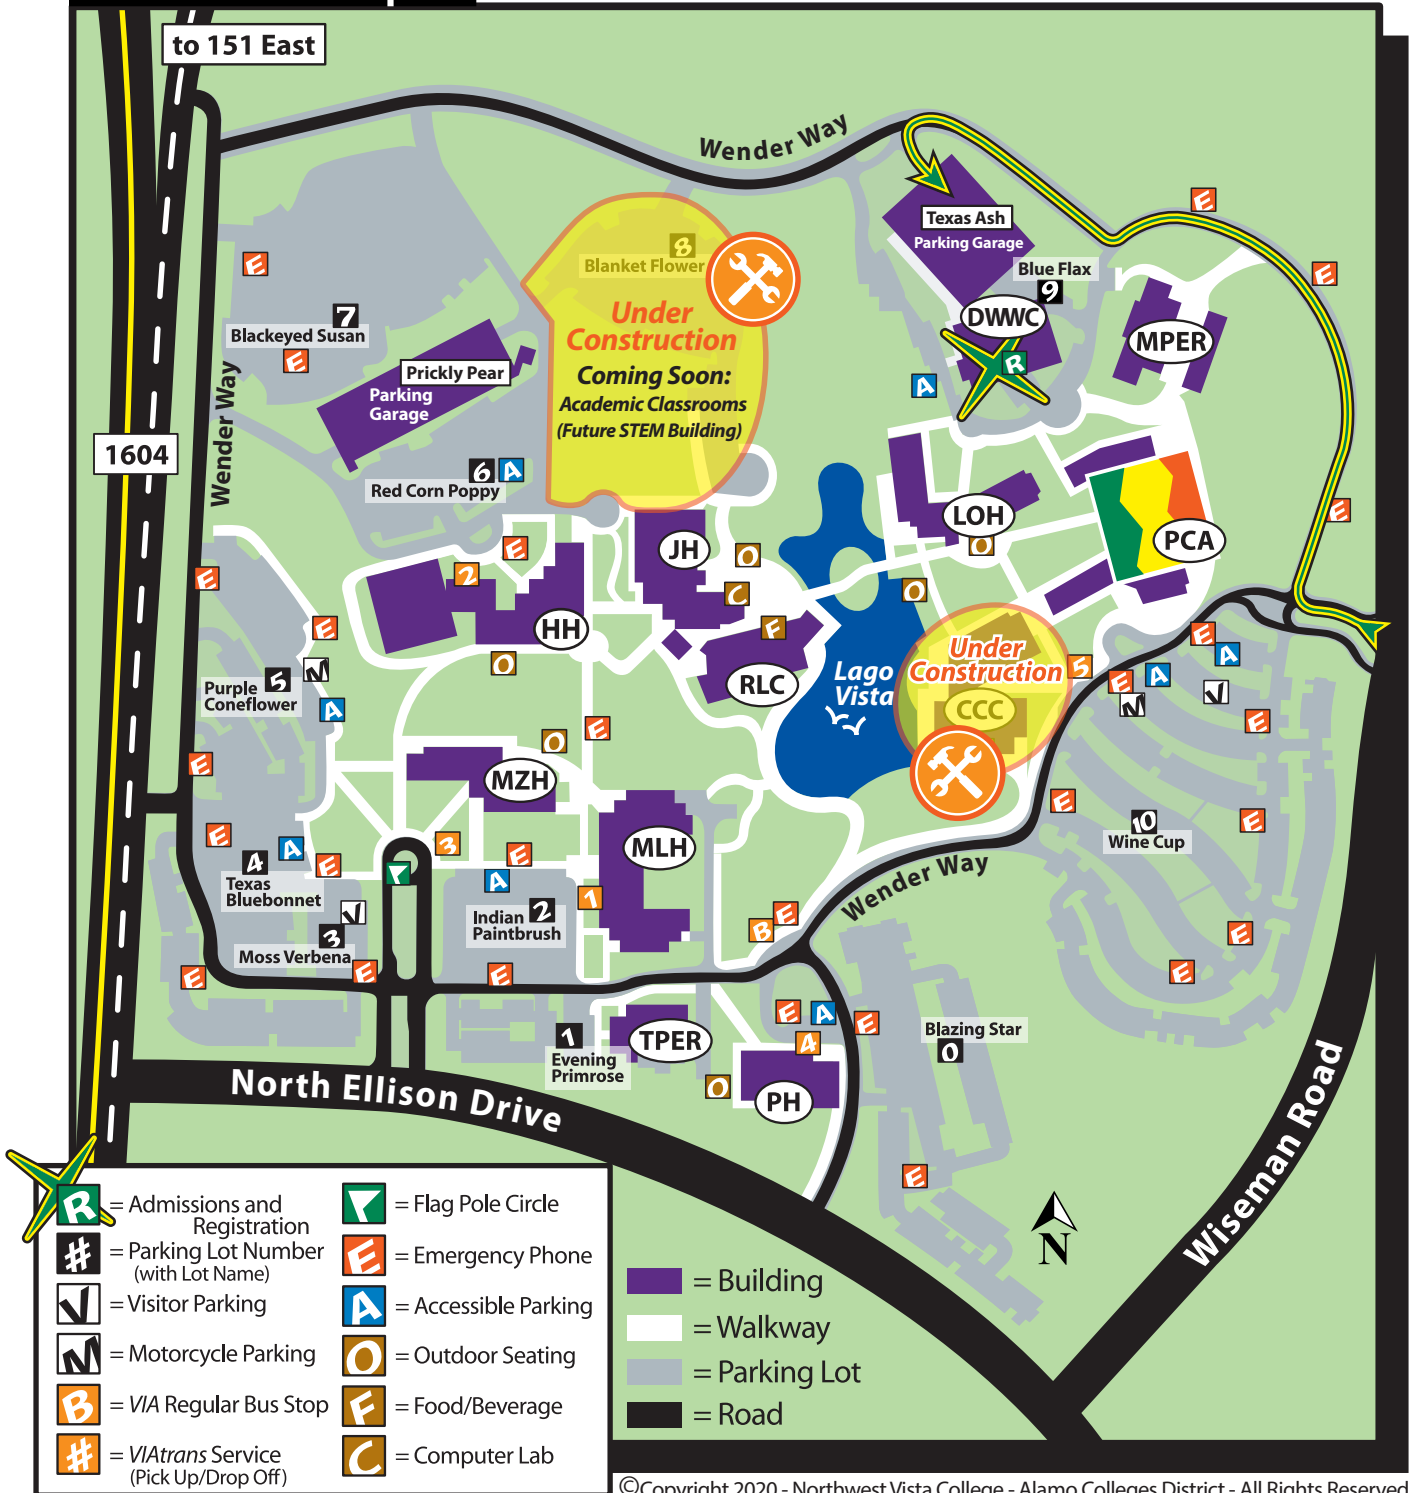

ALAMO COLLEGES DISTRICT Northwest Vista College

Contact Information

Address: 3535 N. Ellison Drive
San Antonio, TX 78251
Phone: 21ALAMO (210-212-5266)
Internet: www.alamo.edu/nvc

NVC Main Campus

©Copyright 2020 - Northwest Vista College - Alamo Colleges District - All Rights Reserved

CCC Cypress Campus Center	DWWC Desert Willow Welcome Center	HH Huisache Hall	JH Juniper Hall
LOH Live Oak Hall	MZH Manzanillo Hall	MLH Mountain Laurel Hall	PCA Palmetto Center for the Arts
PH Pecan Hall	RLC Redbud Learning Center	TPER Texas Persimmon Physical Plant	MPER Mexican Persimmon Physical Plant