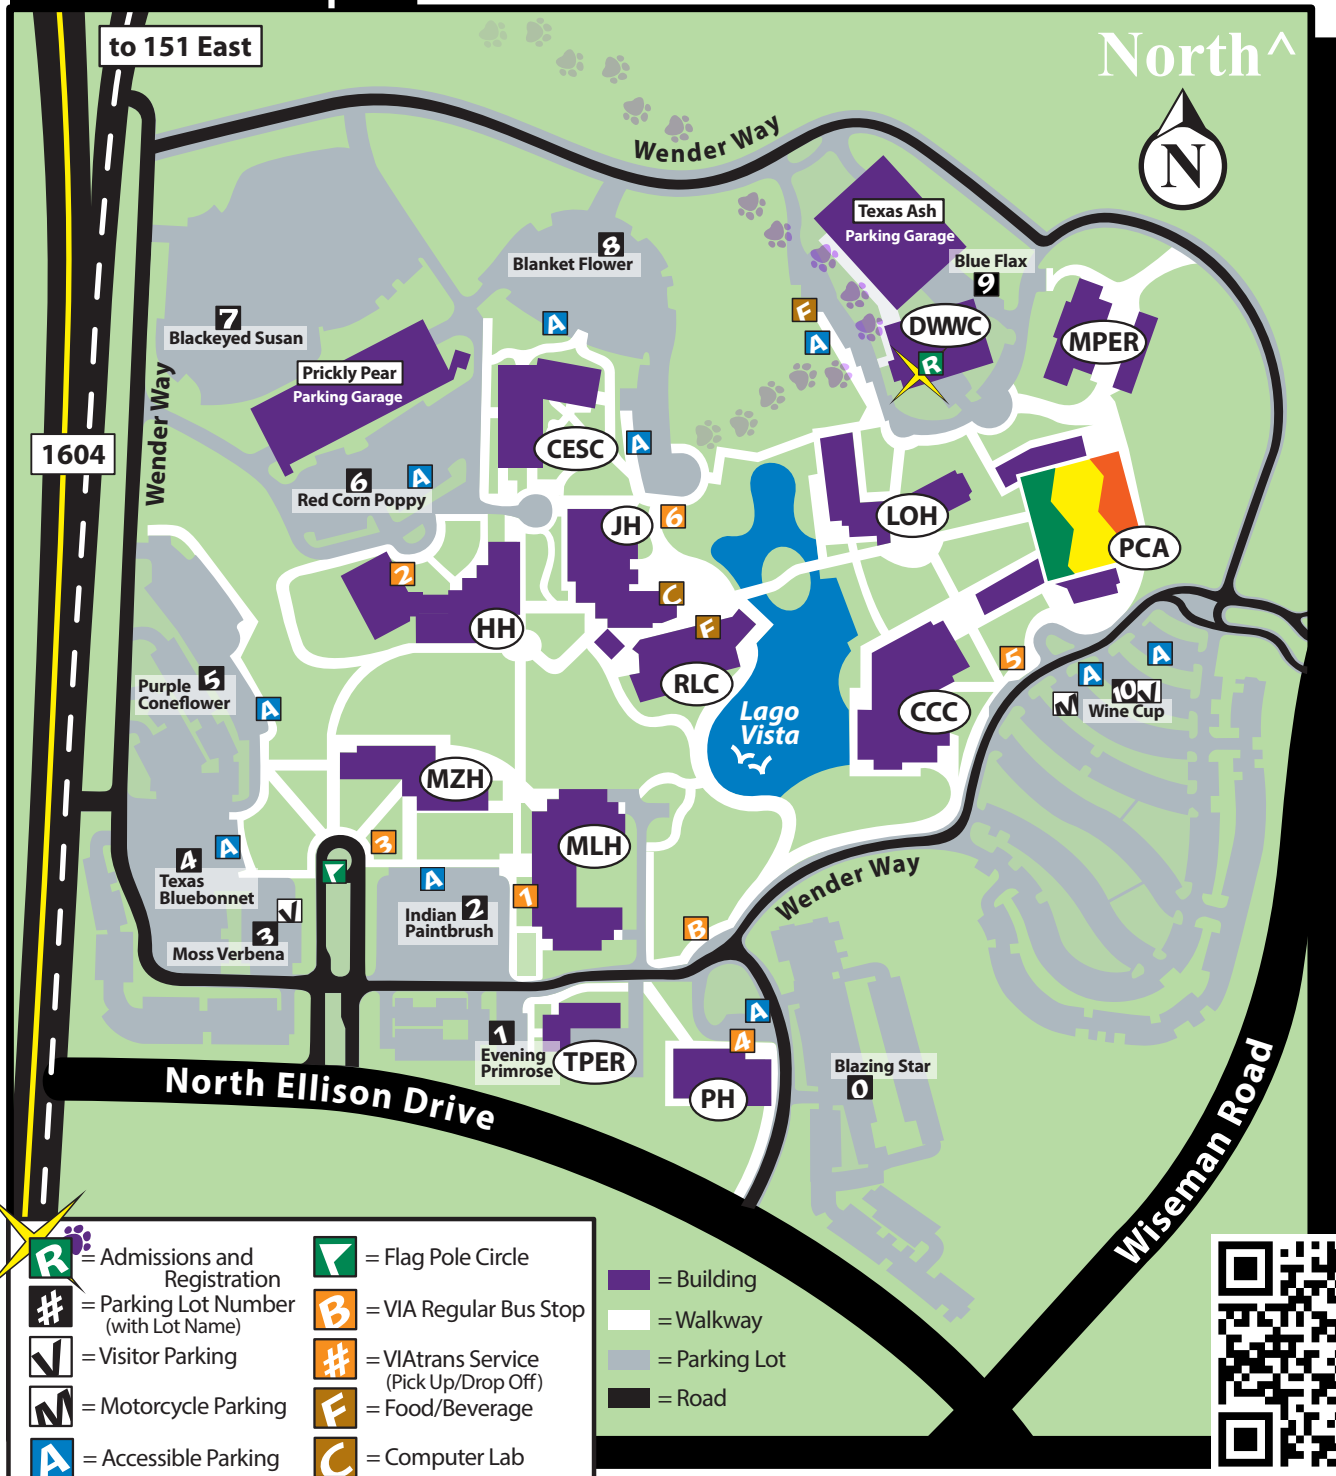

ALAMO COLLEGES DISTRICT Northwest Vista College

Contact Information

Address: 3535 N. Ellison Drive
San Antonio, TX 78251
Phone: 21ALAMO (210-212-5266)
Internet: www.alamo.edu/nvc

NVC Main Campus

© Copyright 2022 - Northwest Vista College - Alamo Colleges District - All Rights Reserved

CCC Cypress Cultural Center	CESC Cedar Elm STEM Center	DWWC Desert Willow Welcome Center	HH Huisache Hall	JH Juniper Hall
LOH Live Oak Hall	MZH Manzanillo Hall	MLH Mountain Laurel Hall	PCA Palmetto Center for the Arts	
PH Pecan Hall	RLC Redbud Learning Center	TPER Texas Persimmon Physical Plant	MPER Mexican Persimmon Physical Plant	