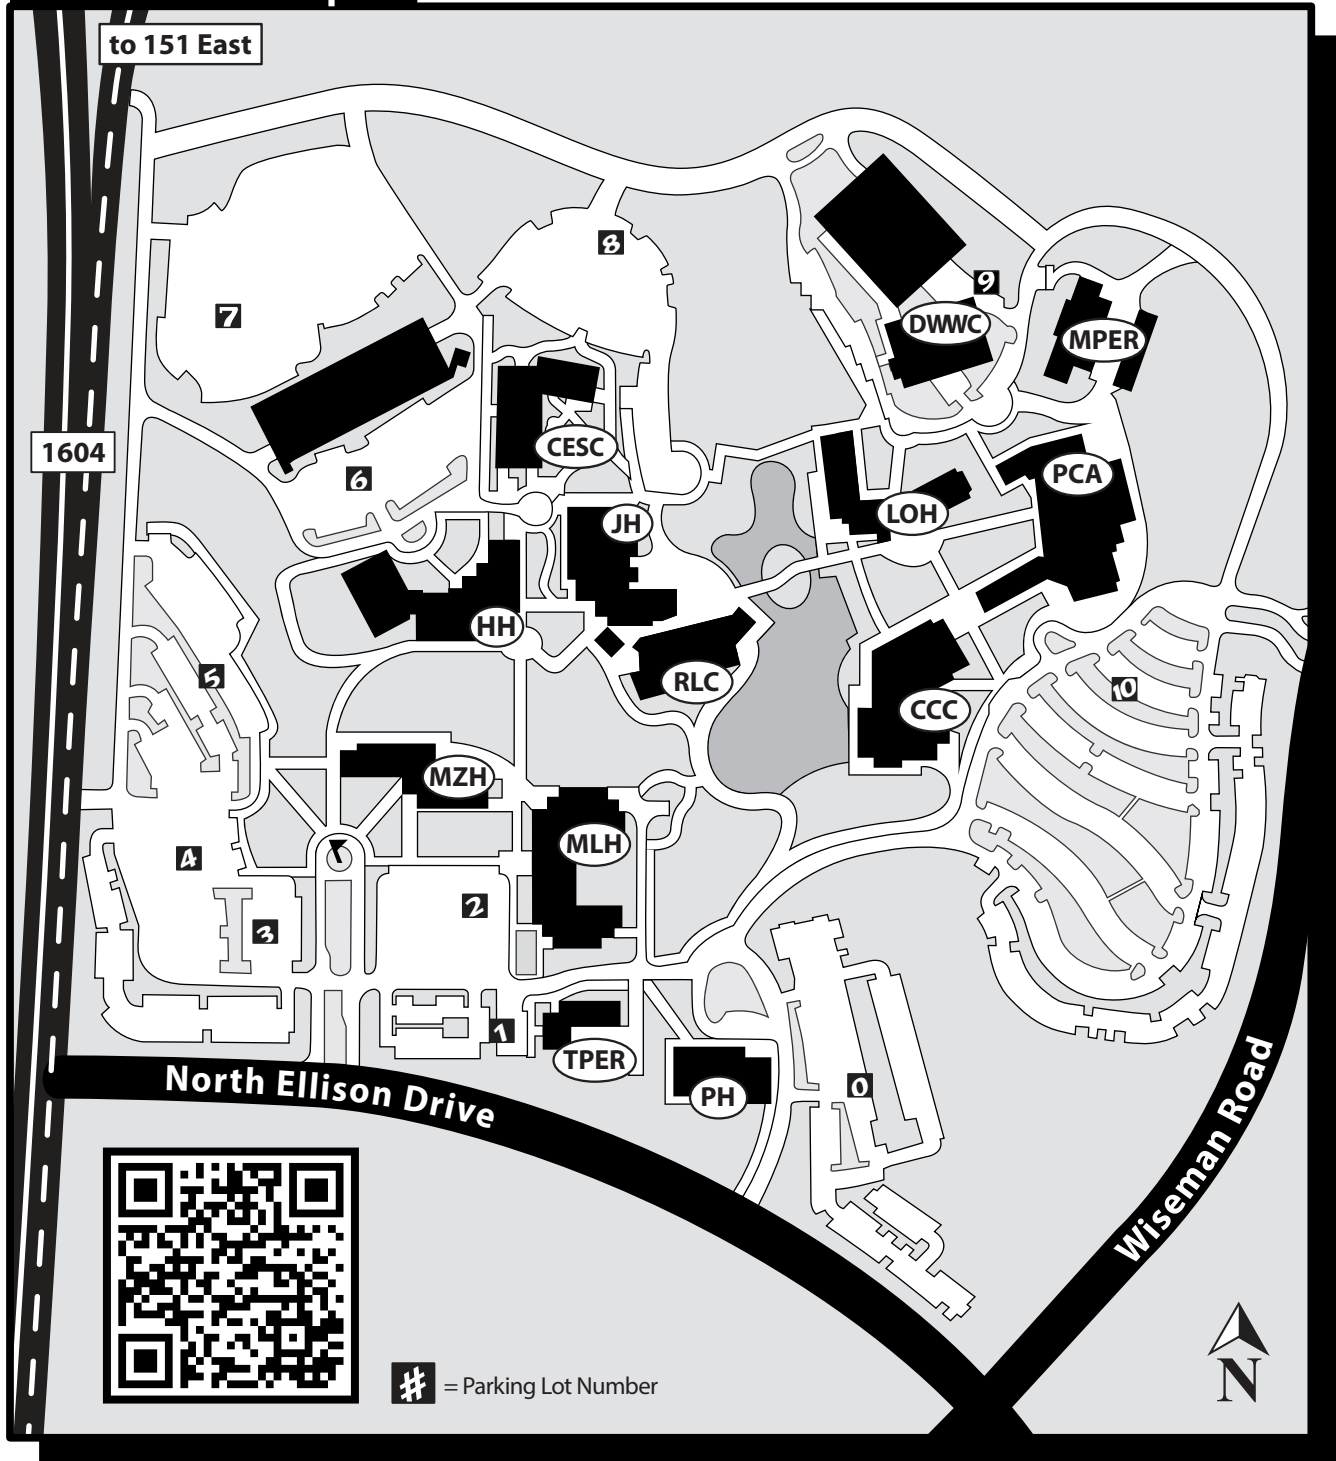

ALAMO COLLEGES DISTRICT Northwest Vista College

Contact Information

Address: 3535 N. Ellison Drive
San Antonio, TX 78251
Phone: 21ALAMO (210-212-5266)
Internet: www.alamo.edu/nvc/maps

NVC Main Campus

© Copyright 2022 - Northwest Vista College - Alamo Colleges District - All Rights Reserved

Cypress Cultural Center

Cedar Elm STEM Center

Desert Willow Welcome Center

Huisache Hall

Juniper Hall

Live Oak Hall

Manzanillo Hall

Mountain Laurel Hall

Mexican Persimmon Physical Plant

Palmetto Center for the Arts

Pecan Hall

Redbud Learning Center

Texas Persimmon Physical Plant