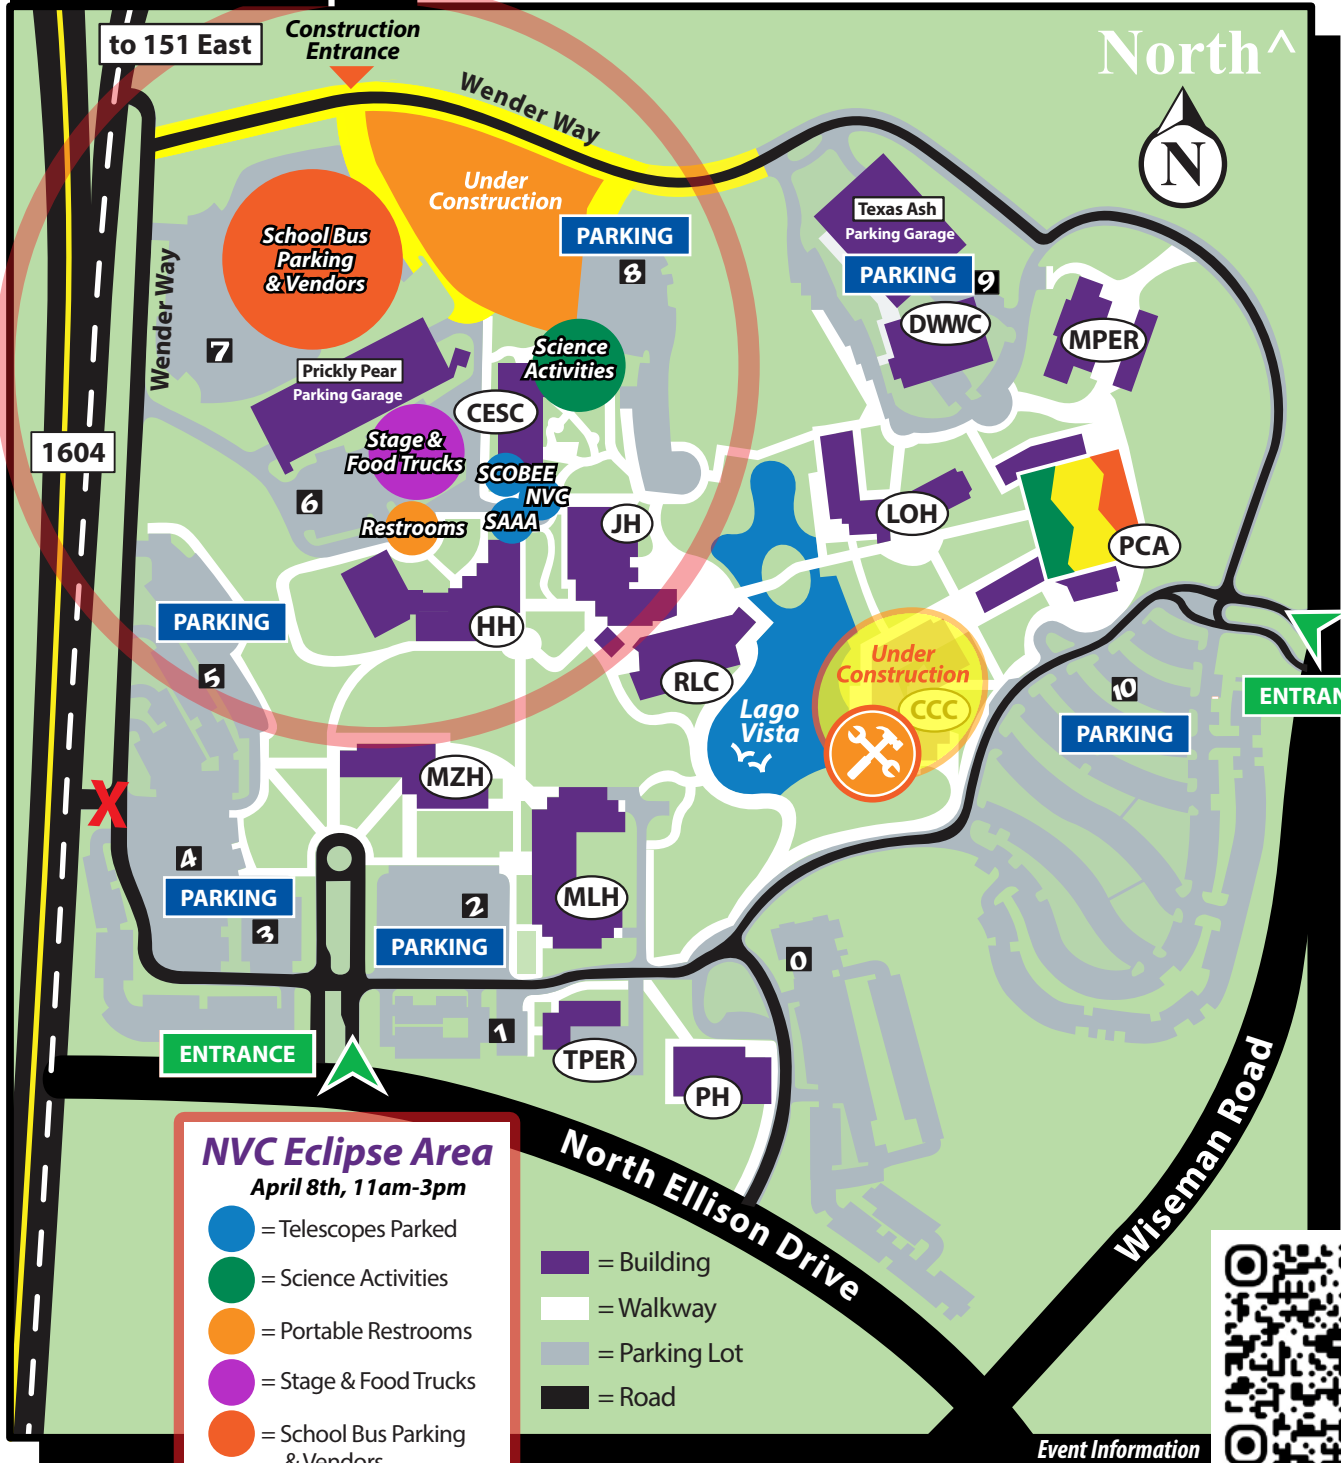

NVCLIPSE

ALAMO COLLEGES DISTRICT
Northwest Vista College

Contact Information

Address: 3535 N. Ellison Drive
San Antonio, TX 78251
Phone: 21ALAMO (210-212-5266)
Internet: www.alamo.edu/nvc/nvclipse

NVC Main Campus

Event Information

© Copyright 2024 - Northwest Vista College - Alamo Colleges District - All Rights Reserved

CCC Cypress Cultural Center	CESC Cedar Elm STEM Center	DWWC Desert Willow Welcome Center	HH Huisache Hall	JH Juniper Hall
LOH Live Oak Hall	MZH Manzanillo Hall	MLH Mountain Laurel Hall	MPER Mexican Persimmon Physical Plant	
PCA Palmetto Center for the Arts	PH Pecan Hall	RLC Redbud Learning Center	TPER Texas Persimmon Physical Plant	VC Veterans Center