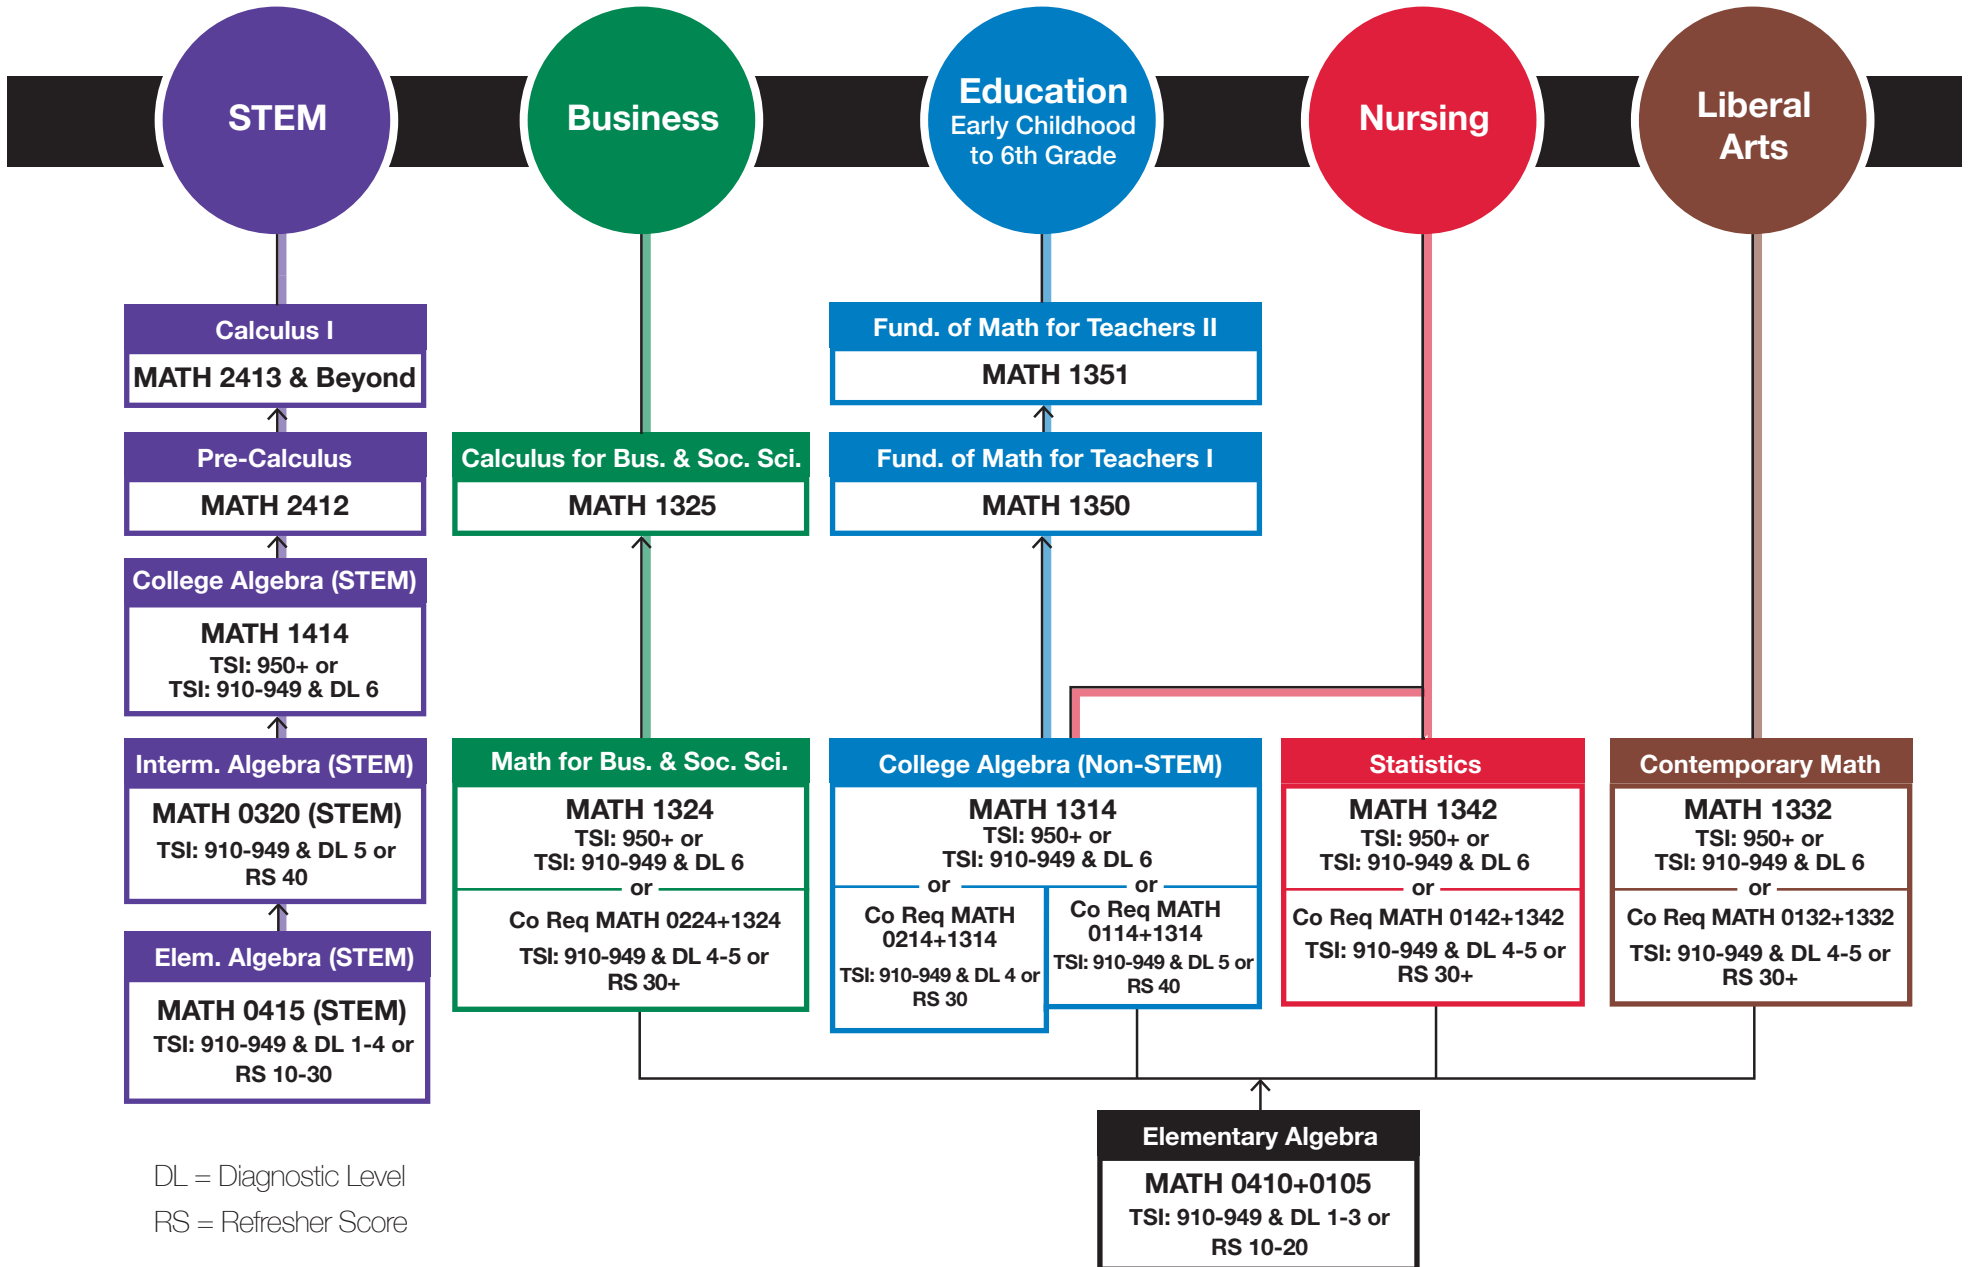

# NVC MATH PATHS

EFFECTIVE FALL 2021

DL = Diagnostic Level

RS = Refresher Score

■ ■ = Non-Algebra Based Courses