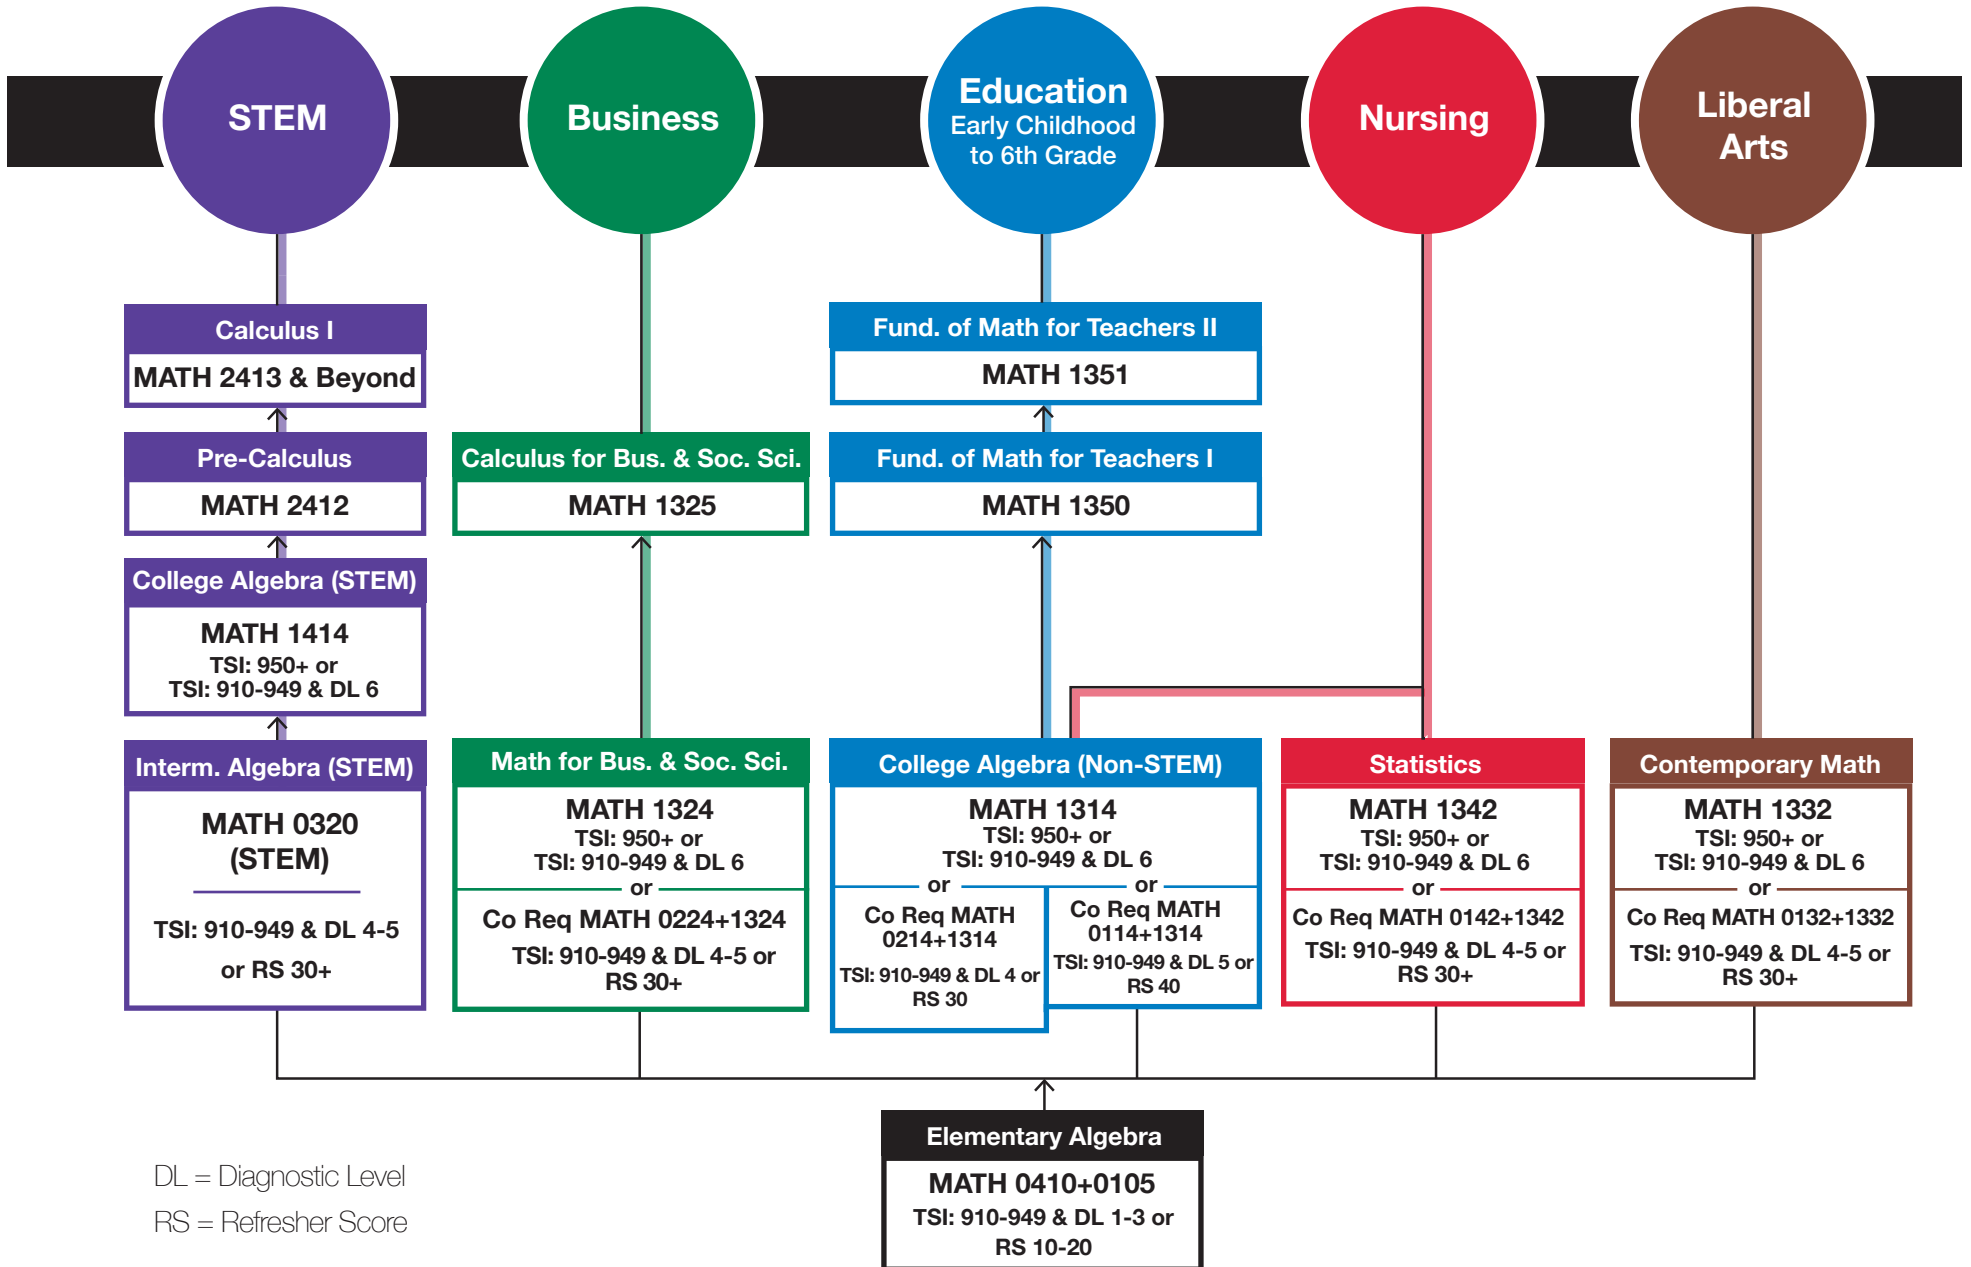

NVC MATH PATHS

EFFECTIVE SPRING 2023

DL = Diagnostic Level

RS = Refresher Score

■ ■ = Non-Algebra Based Courses