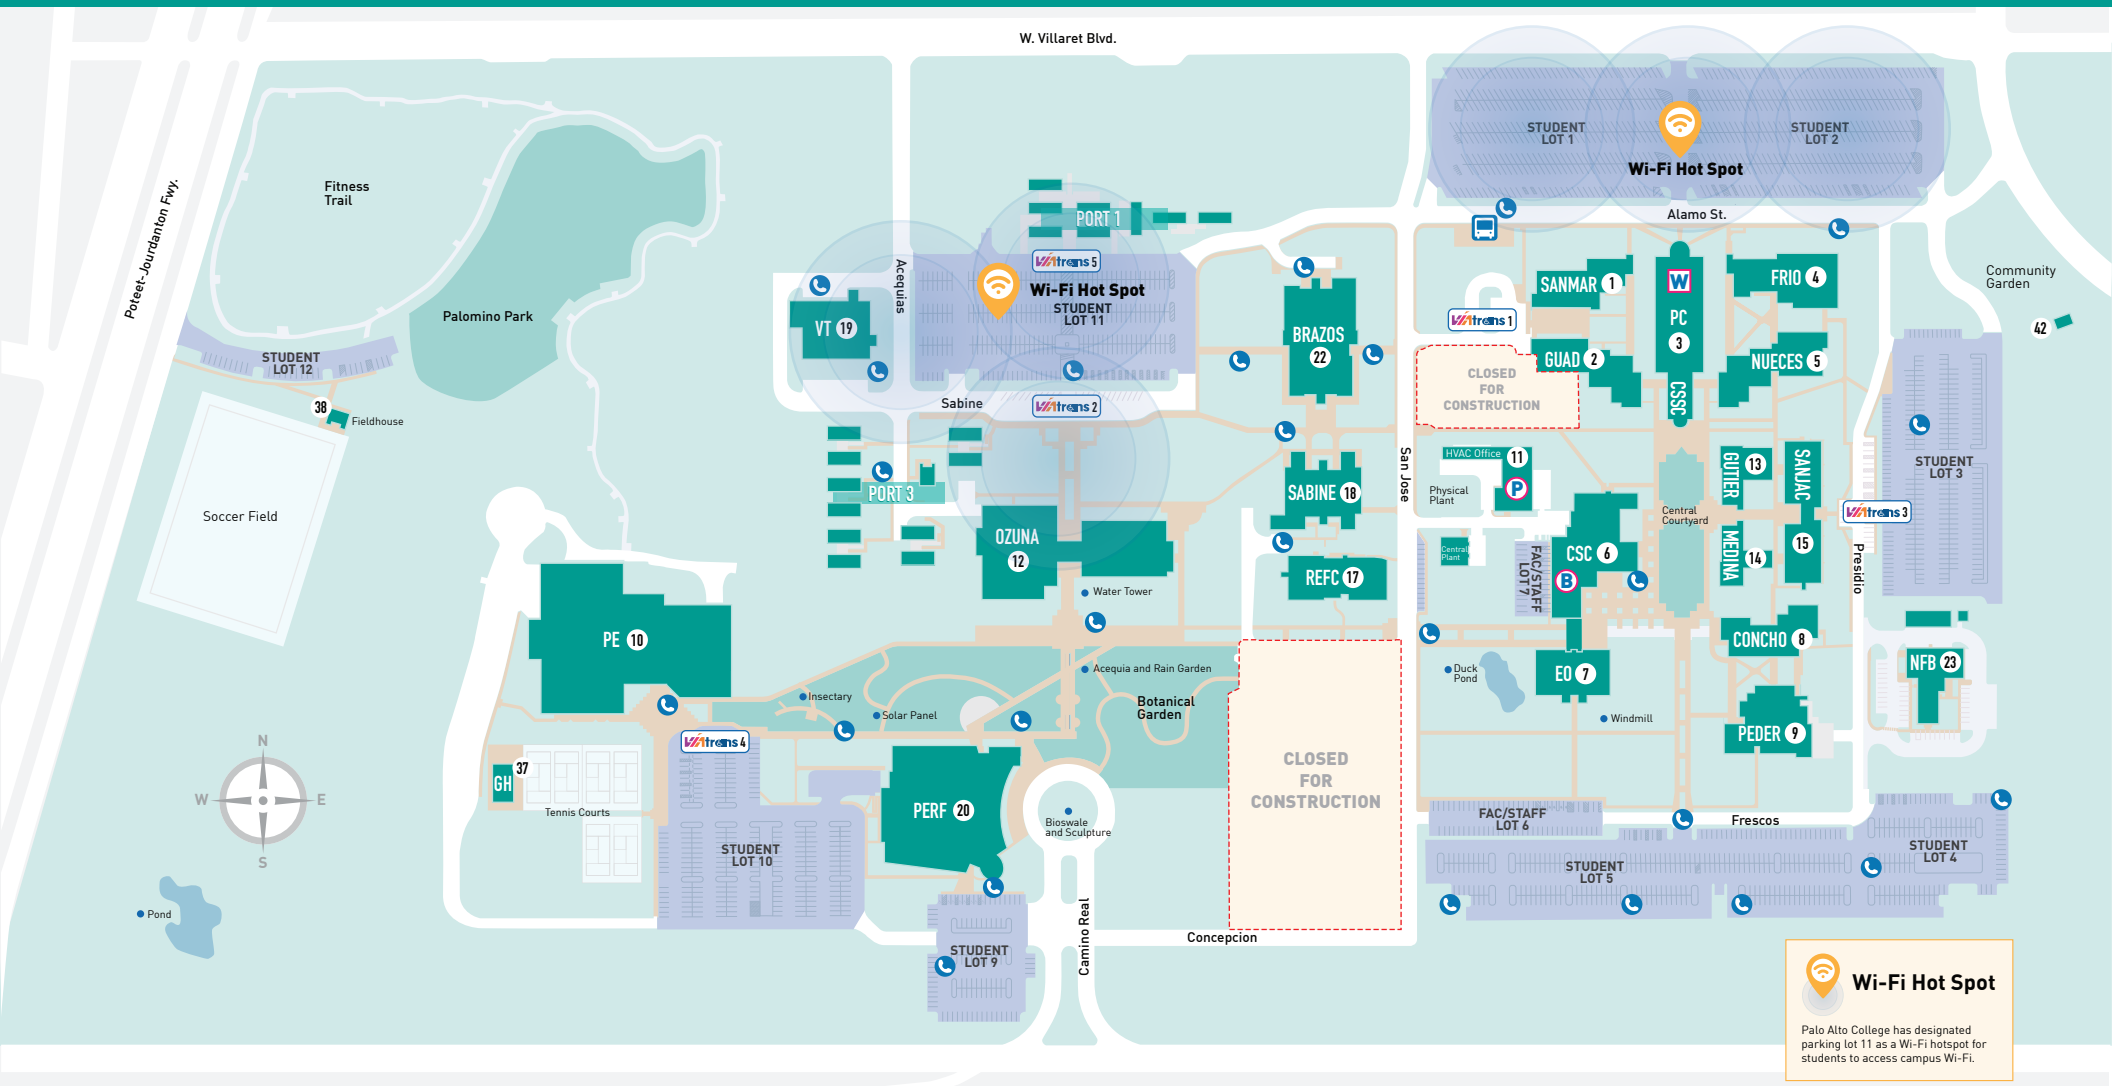

CAMPUS MAP

Wi-Fi Hot Spot
Palo Alto College has designated parking lot 11 as a Wi-Fi hotspot for students to access campus Wi-Fi.

Brazos Hall.....	BRAZOS	22	Fieldhouse.....	FH	38	Medina Hall	MEDINA	14	Portable Buildings - Group 3	PORT 3	-
College Student Center	CSC	6	Frio Hall.....	FRIO	4	Nueces Hall	NUECES	5	Ray Ellison Family Center ..	REFC	17
Community Garden.....	-	42	George Ozuna LAC	OZUNA	12	Palomino Center.....	PC	3	Sabine Hall	SABINE	18
Concho Hall & Gallery	CONCHO	8	Green House.....	GH	37	Palomino Park.....	SAS	26	San Jacinto Hall.....	SANJAC	15
Counseling Center.....	CSSC	3	Guadalupe Hall.....	GUAD	2	Pedernales Hall.....	PEDER	9	San Marcos Hall	SANMAR	1
Executive Offices	EO	7	Gutierrez Learning Labs	GUTIER	13	Performing Arts Center.....	PERF	20	Veterinary Technology.....	VT	19
Facilities.....	NFB	23	Gym & Natatorium	PE	10	Portable Buildings - Group 1	PORT 1	-			

Alamo Colleges Police Department	Buildings
Bookstore	Parking Area
Welcome Center	Roads
Bus Stop	Pathways
Emergency Phone	Via Trans