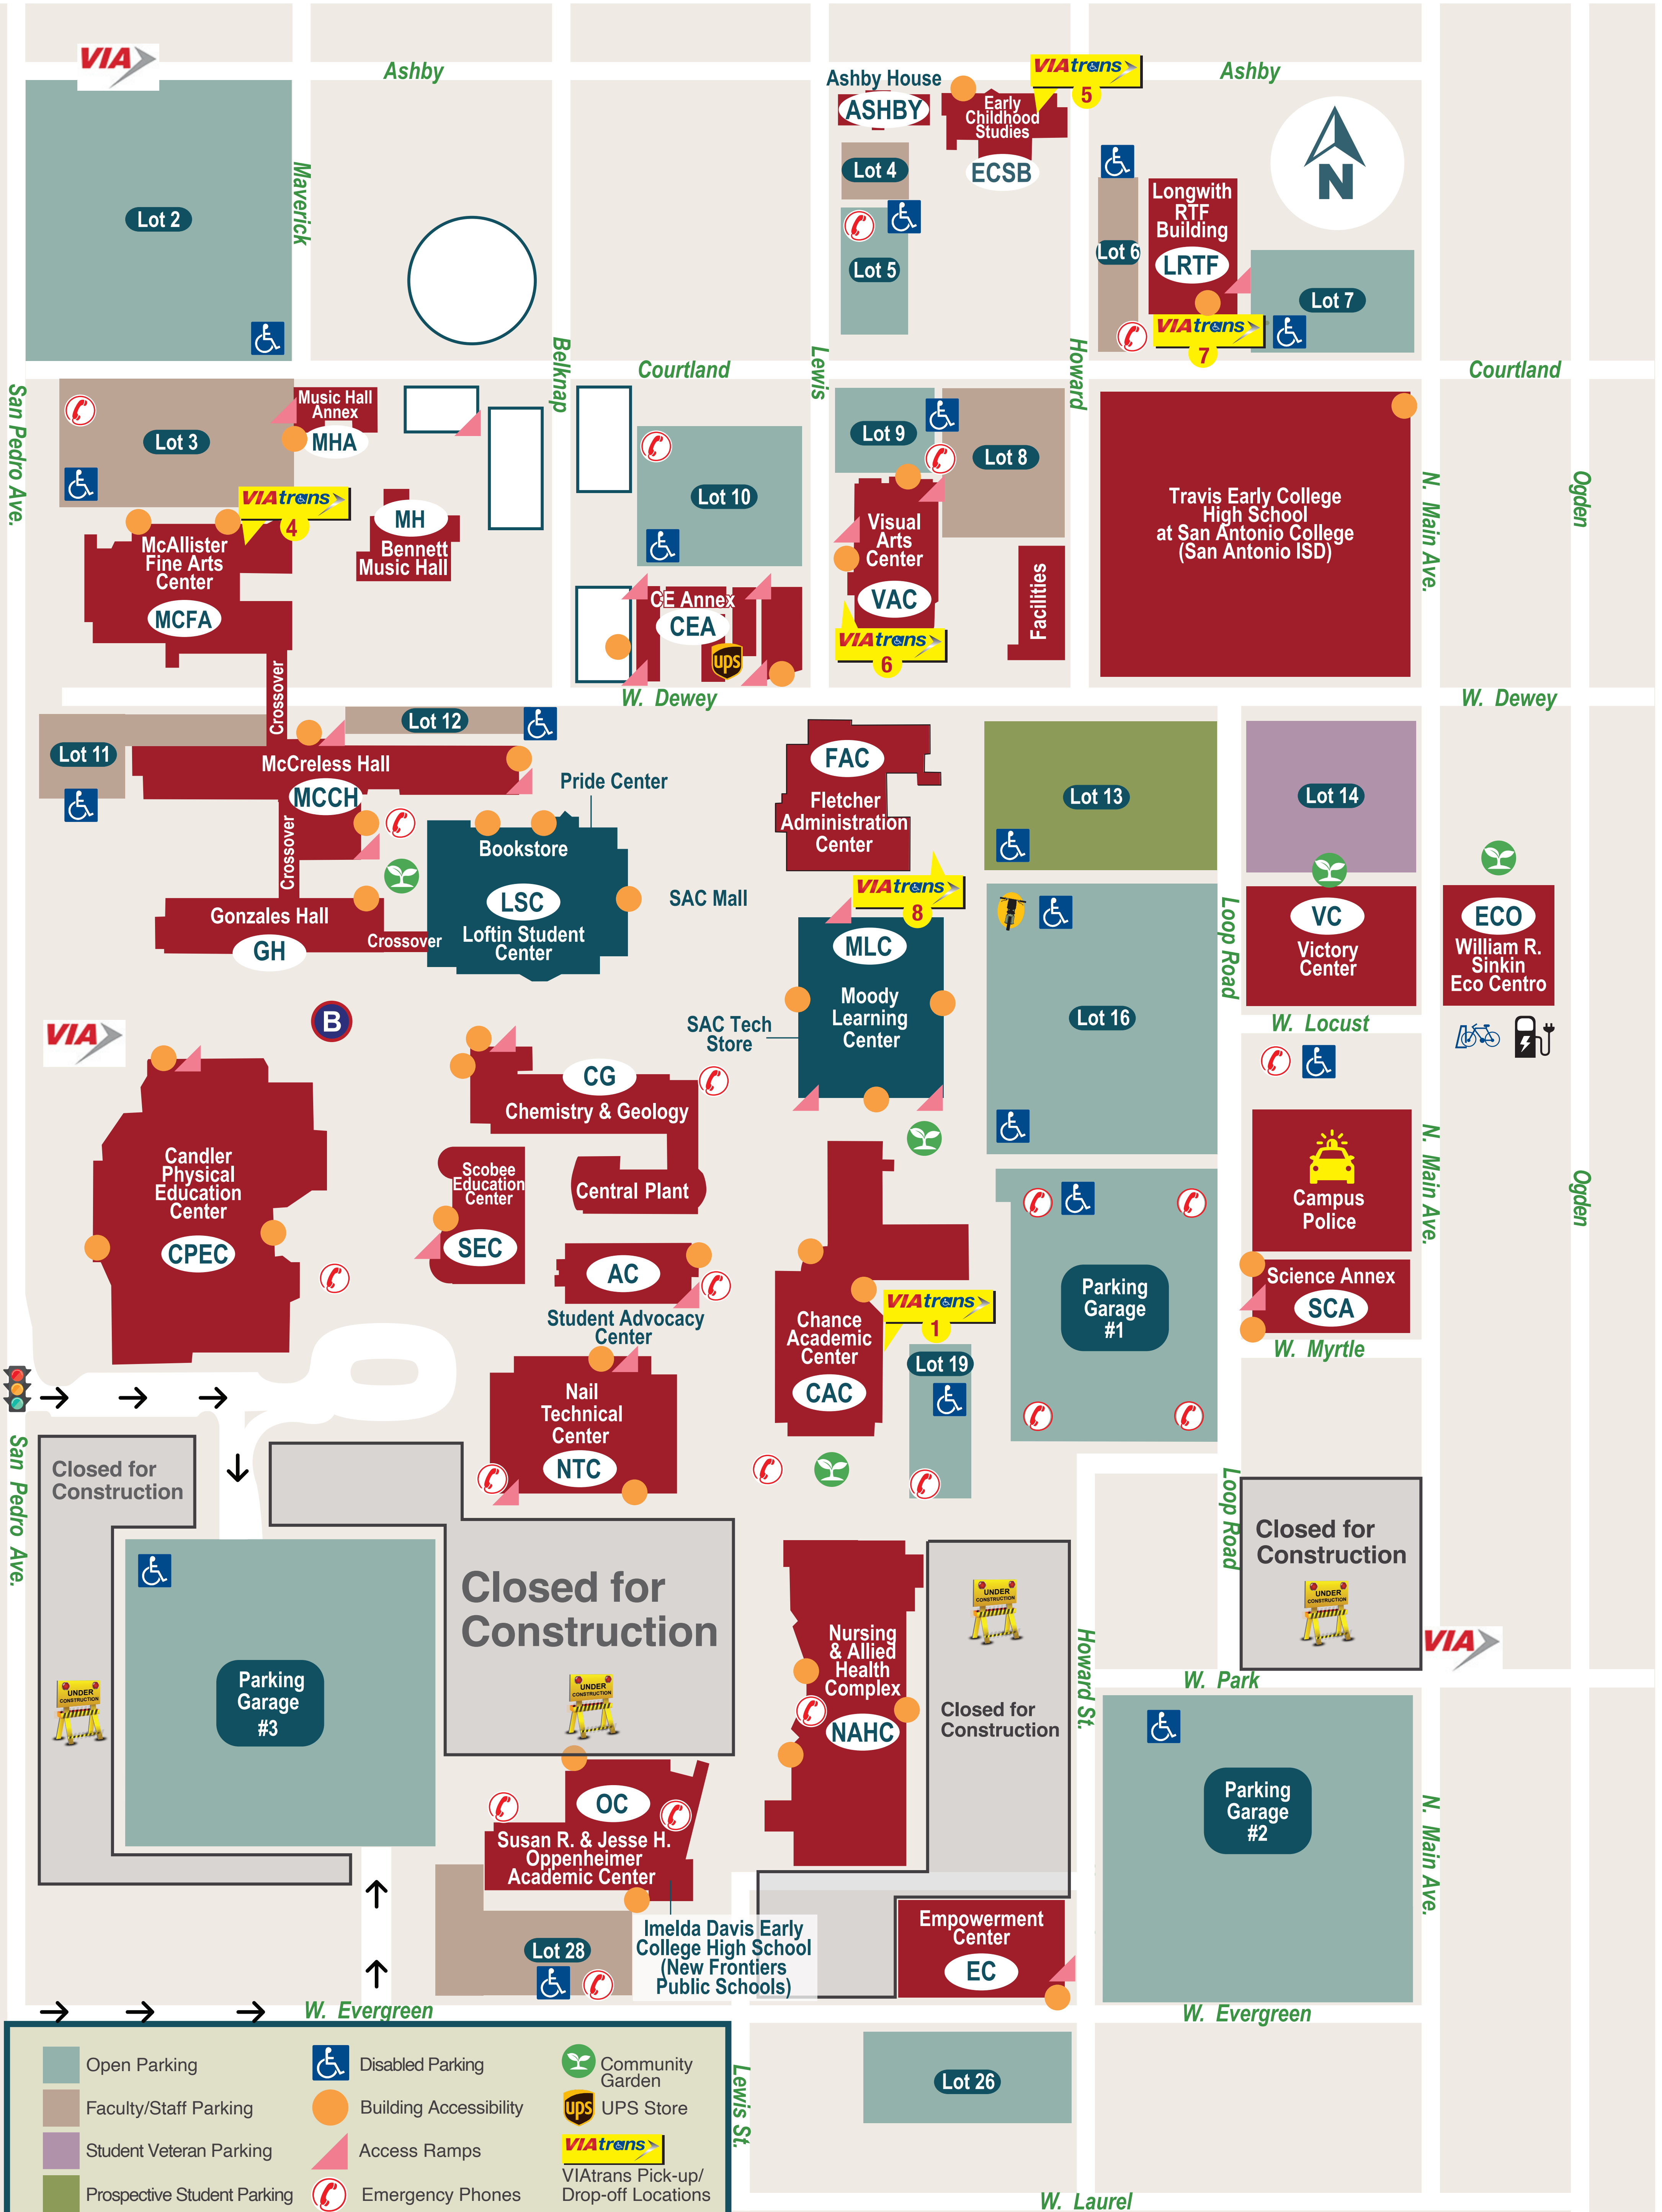

# SAC Access-Friendly Campus Map

		VIATrans Pick-up/ Drop-off Locations

	SAC Welcome Center ▶ Enrollment Services ▶ Financial Aid ▶ ID Center ▶ Records & Residency	FAB 2 <sup>nd</sup> Floor	Advising Bookstore Tech Store UPS Store Library Cafeteria Student Life Fiesta Room	MLC 1 <sup>st</sup> Floor LSC 001 MLC 502A CEA B201 MLC 200 LSC 160 LSC 151 LSC 156	DisABILITY Support Services VC 101	Alamo Colleges Police ▶ Emergency ▶ Non-Emergency DisABILITY Support Services VIA Metropolitan Transit	(210) 485-0911 (210) 485-0099 (210) 486-0020 (210) 362-5050
	Testing & Assessment Business Office	FAB 102 FAB 217		Mega Lab SLAC Lab IT Service	MLC 502 MLC 707 MLC 710		