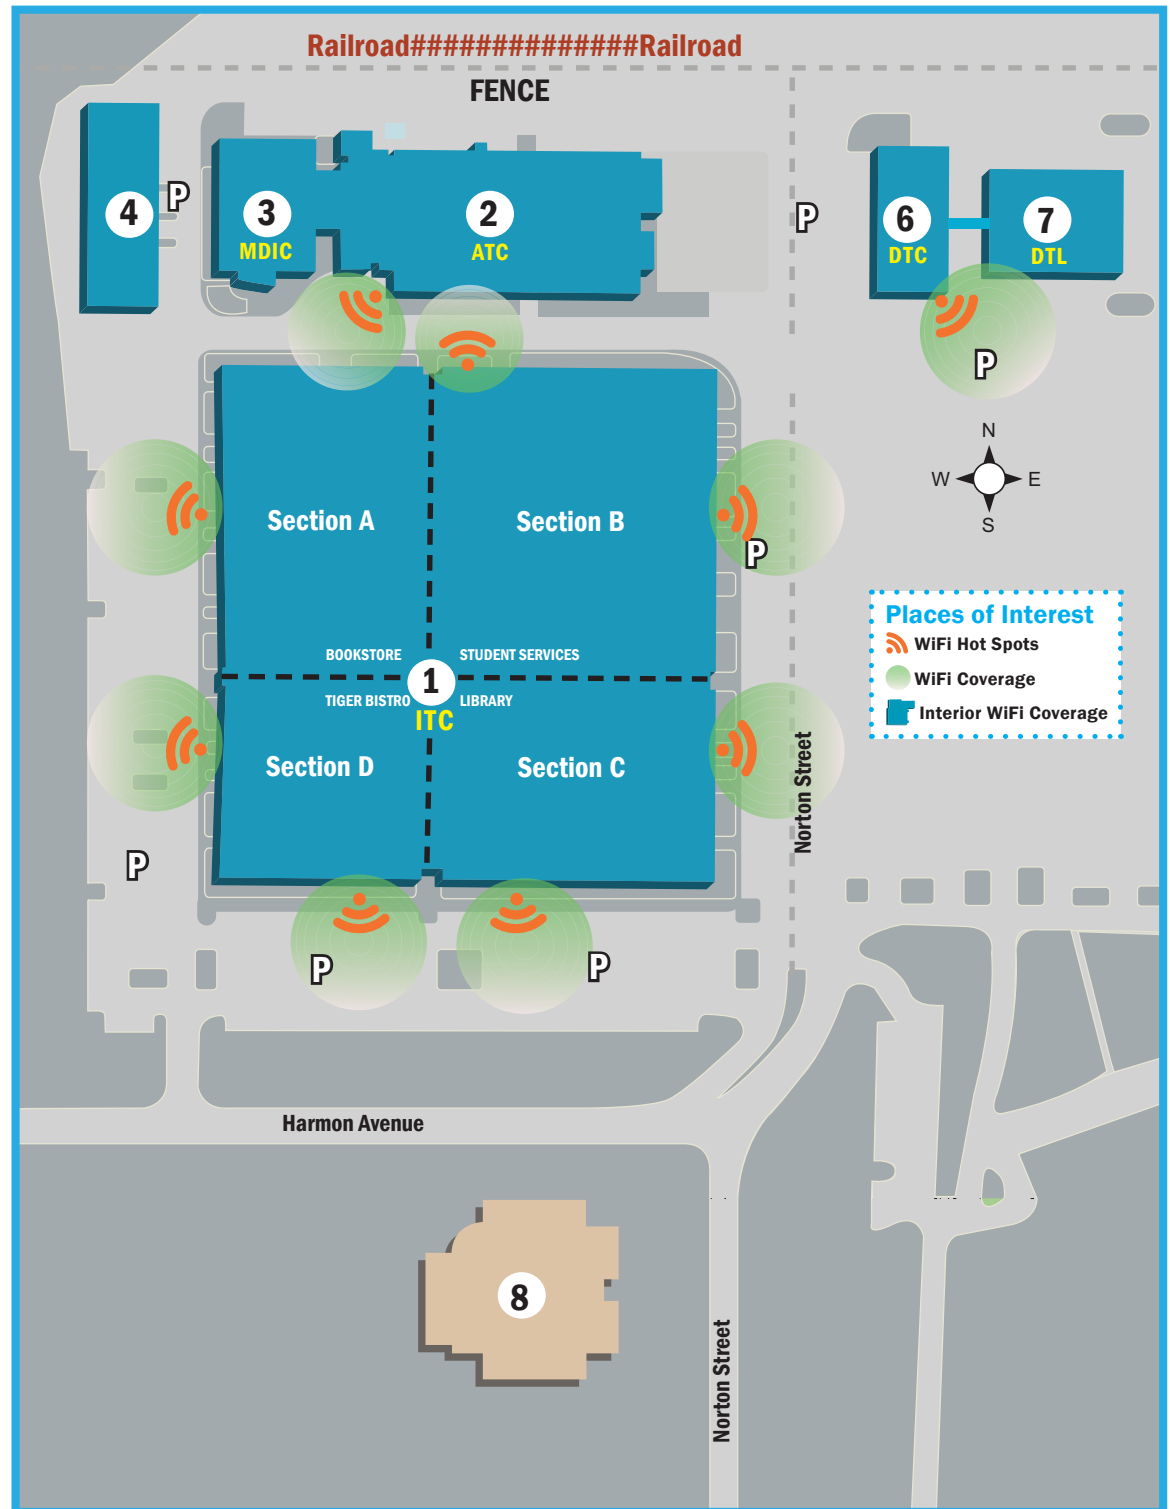

SWC CAMPUS WIFI MAP

800 Quintana Road,
San Antonio, Texas 78211
(210) 486-7000

St. Philip's College

1 Industrial Technology Center (ITC), Building 1

Section A - Air Conditioning Program, Bookstore, Electrical Program, Plumbing Program, Manufacturing Technology Program, Life Space Center

Section B - Auto Collision Repair Program, Business Office (Bursar), Home Building Program, Mailroom, Student Support Services Center (Advising, Financial Aid, Records and Registration)

Section C - Centers of Excellence for Math and Science, Division of Workforce Development and Continuing Education, Learning Resource Center (Library), Phoenix Middle College Program

Section D - Campus Police, Tiger Bistro, Welding Program, Student Activity Center

2 Aircraft Technology Center (ATC), Building 2

Aircraft Classrooms and Lab

3 Multi-Disciplinary Instructional Center (MDIC), Building 3

Alamo Area Aerospace Academy, College Health Center, College Services, IT Open Computer Lab, Information and Communications Technology, Multi-Modal Transportation Technology, Office for Dean of Applied Science and Technology

4 Building 4

6 Diesel Technology Center (DTC), Building 6

Diesel Classrooms

7 Diesel Technology Lab (DTL), Building 7

Diesel Technology Lab

8 Workforce Center for Excellence, Building 8

Updated by SPC-PR, 11/04/14